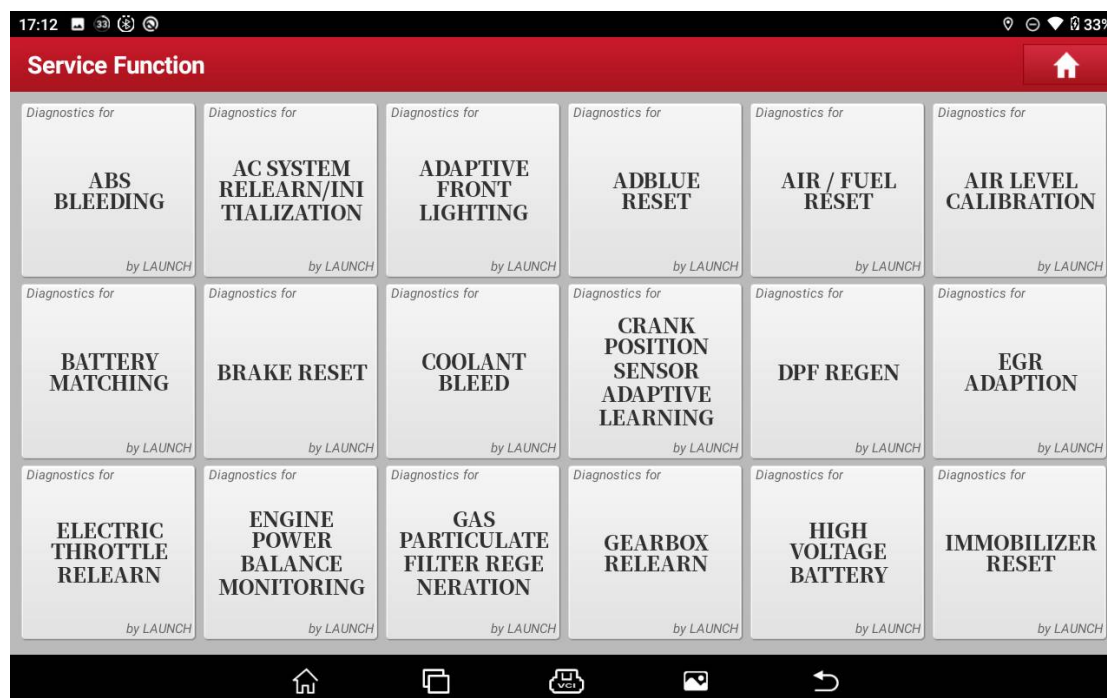

### 1. Service Function

In order to improve anti-theft product competitiveness, we decided to add extra service functions to X-431 IMMO PAD and X-431 IMMO PRO for free from now on. Both of them will have 32 service functions after upgrade. Here is the list.