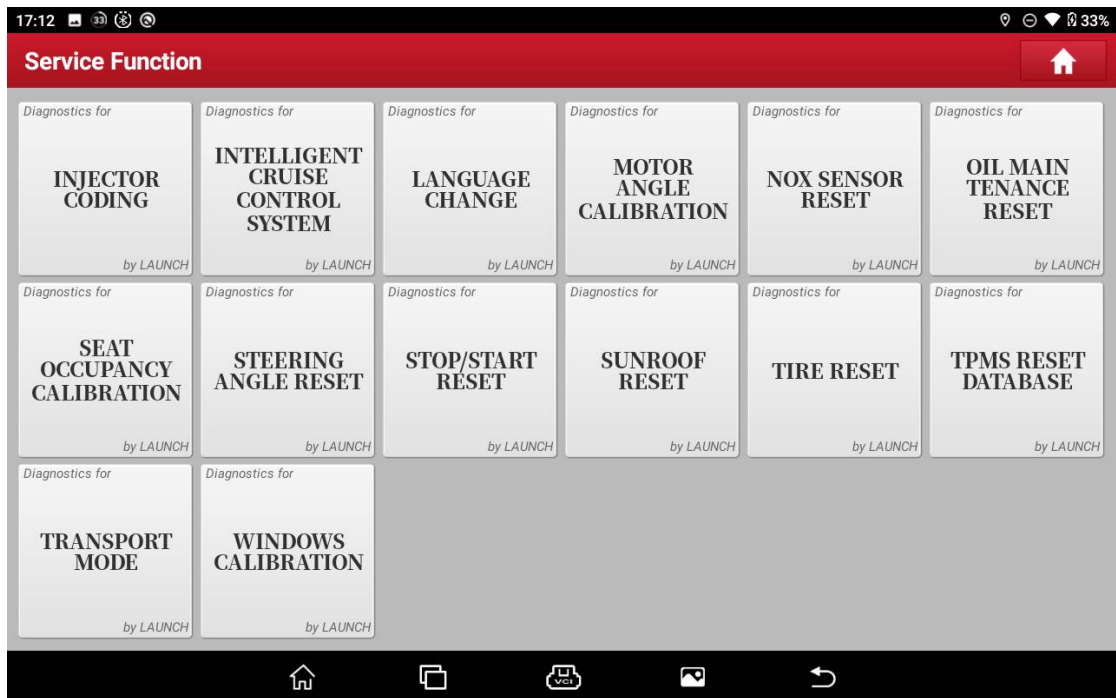

## 2. Bi-directional Control Function

X-431 IMMO PRO will add bi-directional control function for free from 31<sup>st</sup> October, 2022.

Users have to upgrade the APK and diagnostic software to access new functions.