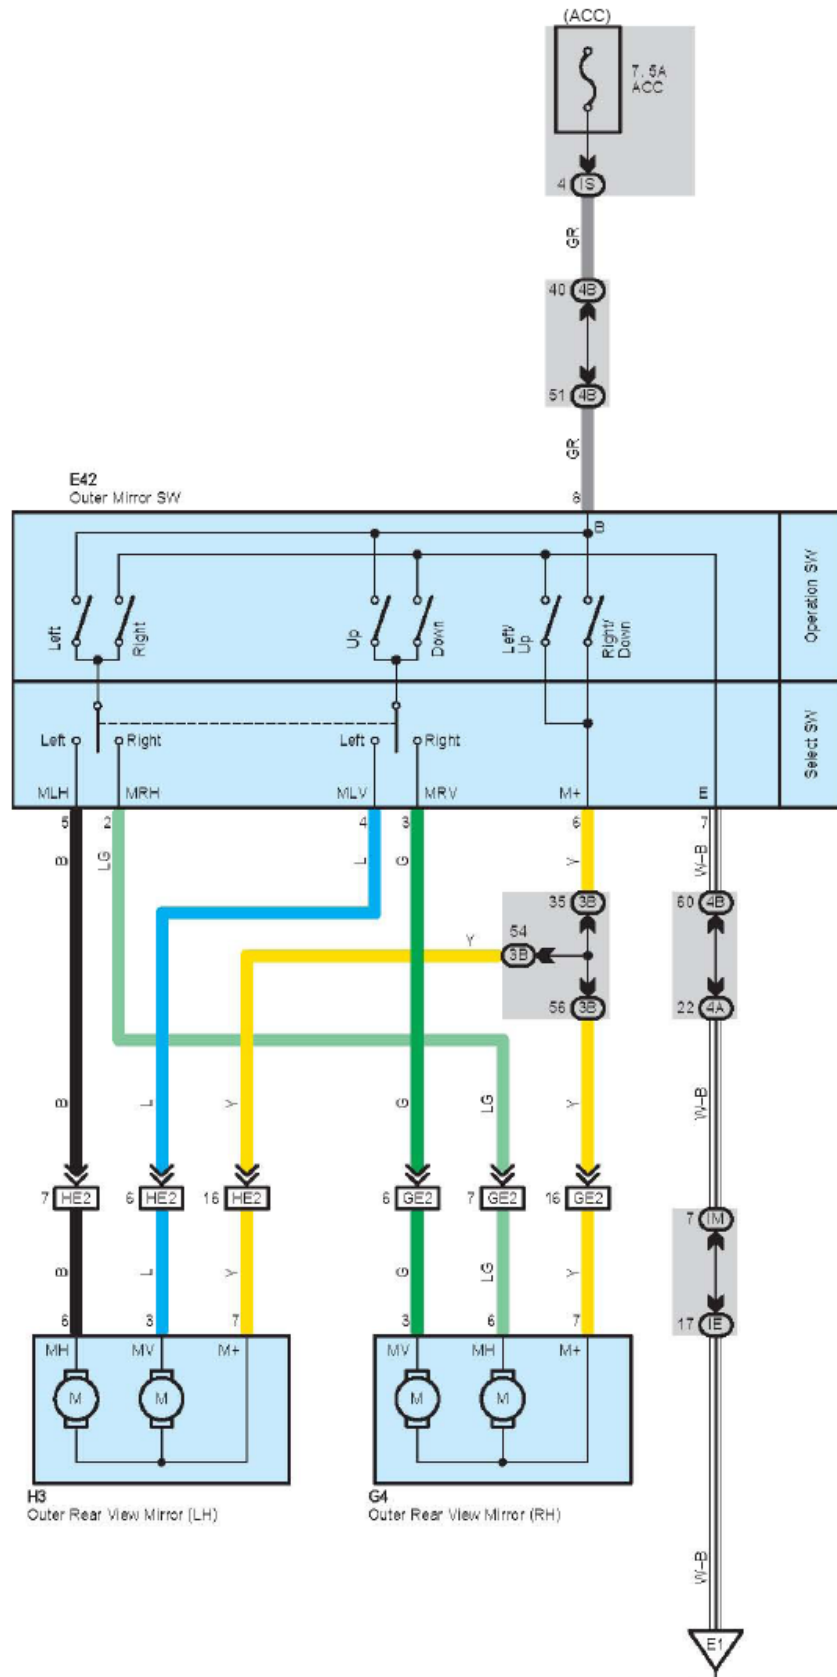

Remote Control Mirror

Junction Block and Wire Harness Connector

Code	Junction Block and Wire Harness (Connector Location)
3B	Instrument Panel Wire and J/B No.3 (Instrument Panel Center)
4A 4B _	Instrument Panel Wire and J/B No.4 (Instrument Panel Center)Instrument Panel Wire and J/B No.4 (Instrument Panel Center)
IE	Instrument Panel Wire and Instrument Panel J/B (Cowl Side Left)Instrument Panel Wire and Instrument Panel J/B (Cowl Side Left)
IM	
IS	

Connector Joining Wire Harness and Wire Harness

Code	Joining Wire Harness and Wire Harness (Connector Location)
GE2	Front Door RH Wire and Instrument Panel Wire (Right Kick Panel)
HE2	Front Door LH Wire and Instrument Panel Wire (Left Kick Panel)

Ground Points

Code	Ground Points Location
E1	Left Kick Panel

LAUNCH