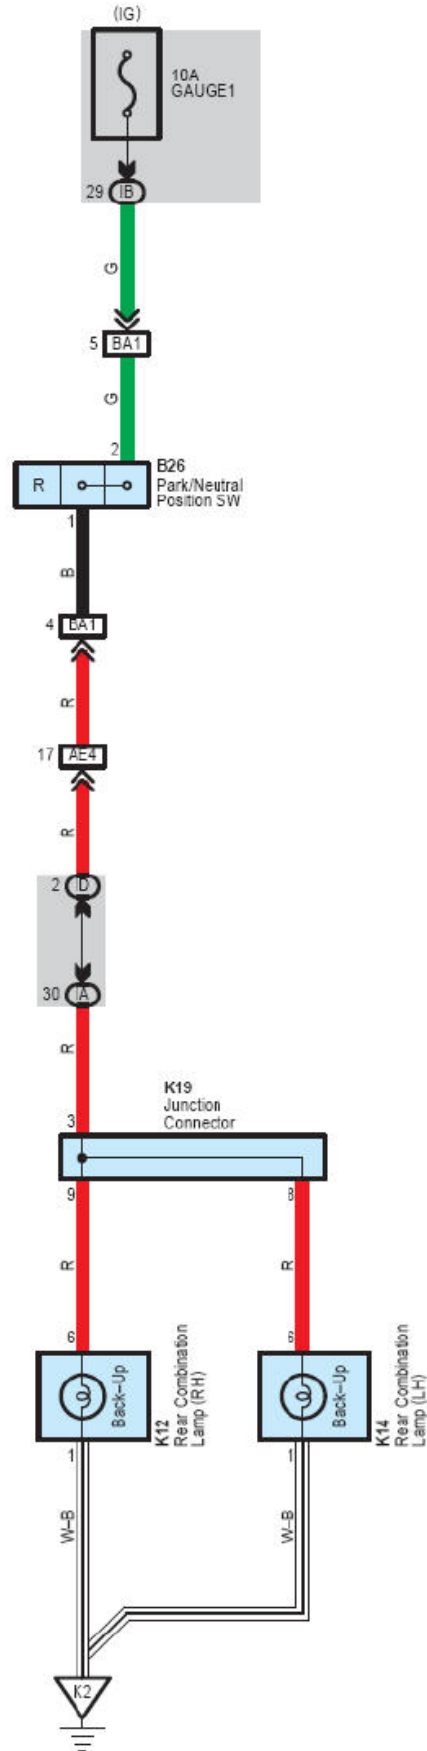

Back-Up Light

Code	Junction Block and Wire Harness (Connector Location)
IA	Floor Wire and Instrument Panel J/B (Cowl Side Left)
IB	Engine Room Main Wire and Instrument Panel J/B (Cowl Side Left)
ID	Instrument Panel Wire and Instrument Panel J/B (Cowl Side Left)

Code	Joining Wire Harness and Wire Harness (Connector Location)
AE4	Engine Room Main Wire and Instrument Panel Wire (Left Side of the Instrument Panel)
BA1	Engine Wire and Engine Room Main Wire (Inside of the Engine Room R/B No.1 and Engine Room J/B No.1) Engine Wire and Engine Room Main Wire (Inside of the Engine Room R/B No.1 and Engine Room J/B No.1)

Code	See Page	Ground Points Location
K2	67	Left Quarter Panel