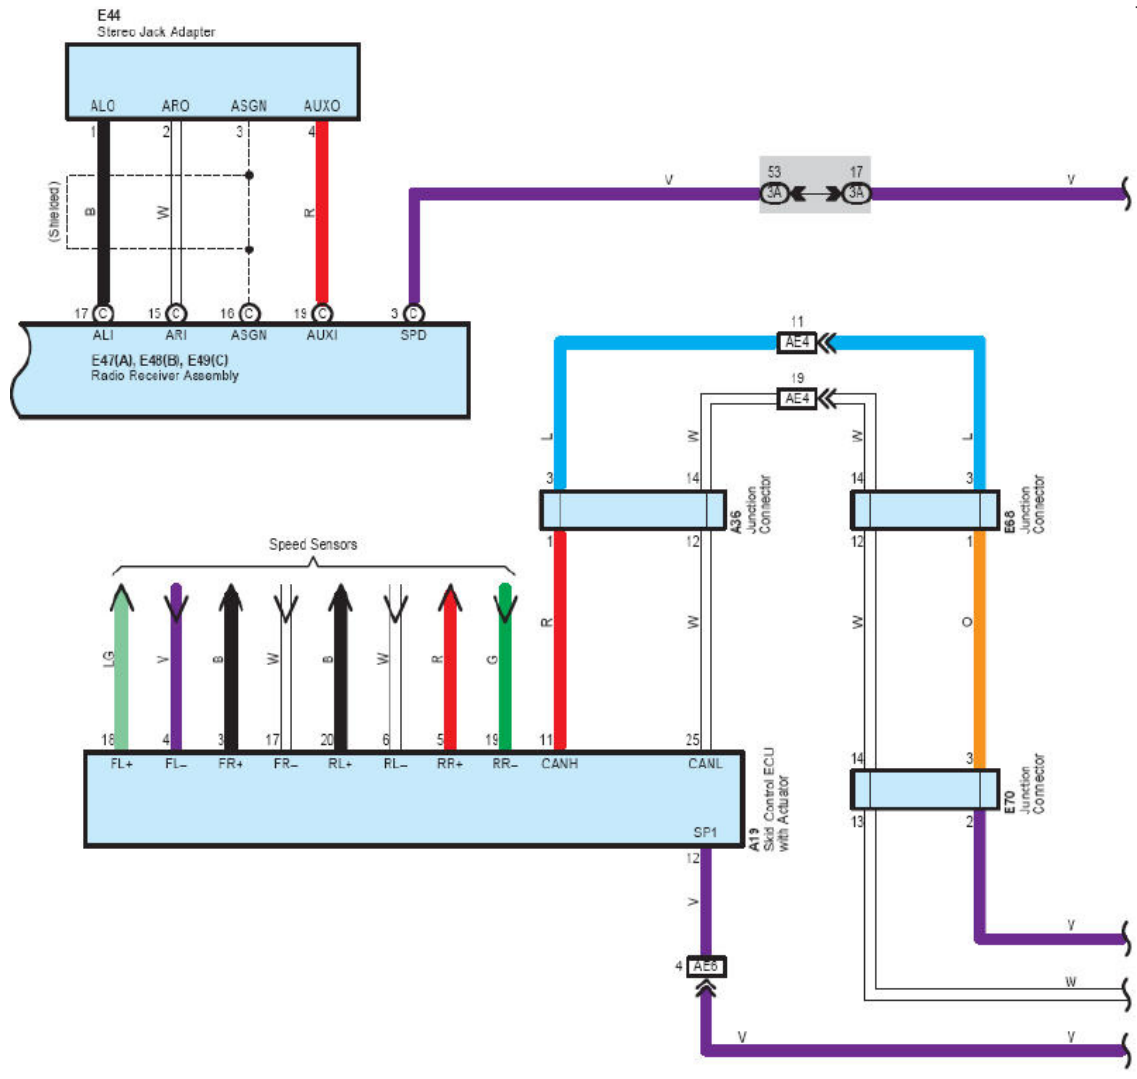

Audio System Except JBL

Relay Blocks

Code	Relay Blocks (Relay Block Location)
2	Engine Room R/B No.2 (Engine Compartment Right)Engine Room R/B No.2 (Engine Compartment Right)

Junction Block and Wire Harness Connector

Code	Junction Block and Wire Harness (Connector Location)
3A	Instrument Panel Wire and J/B No.3 (Instrument Panel Center)Instrument Panel Wire and J/B No.3 (Instrument Panel Center)
3B _	
4B	Instrument Panel Wire and J/B No.4 (Instrument Panel Center)
IB	Engine Room Main Wire and Instrument Panel J/B (Cowl Side Left)
IH	Instrument Panel Wire and Instrument Panel J/B (Cowl Side Left)Instrument Panel Wire and Instrument Panel J/B (Cowl Side Left)
IM	
IS _	

Connector Joining Wire Harness and Wire Harness

Code	Joining Wire Harness and Wire Harness (Connector Location)
AE4	Engine Room Main Wire and Instrument Panel Wire (Left Side of the Instrument Panel)Engine Room Main Wire and Instrument Panel Wire (Left Side of the Instrument Panel)
AE6 _	
AE10	Engine Room Main Wire and Instrument Panel Wire (Right Side of the Instrument Panel)
EK1	Instrument Panel Wire and Floor Wire (Left Kick Panel)
EL2	Instrument Panel Wire and Floor No.2 Wire (Right Kick Panel)
GE2	Front Door RH Wire and Instrument Panel Wire (Right Kick Panel)
HE2	Front Door LH Wire and Instrument Panel Wire (Left Kick Panel)
IL1	Rear Door No.2 RH Wire and Floor No.2 Wire (Right Center Pillar)
JK1	Rear Door No.1 RH Wire and Floor Wire (Left Center Pillar)

Ground Points

Code	Ground Points Location
E1	Left Kick Panel
E5	Instrument Panel Reinforcement Center