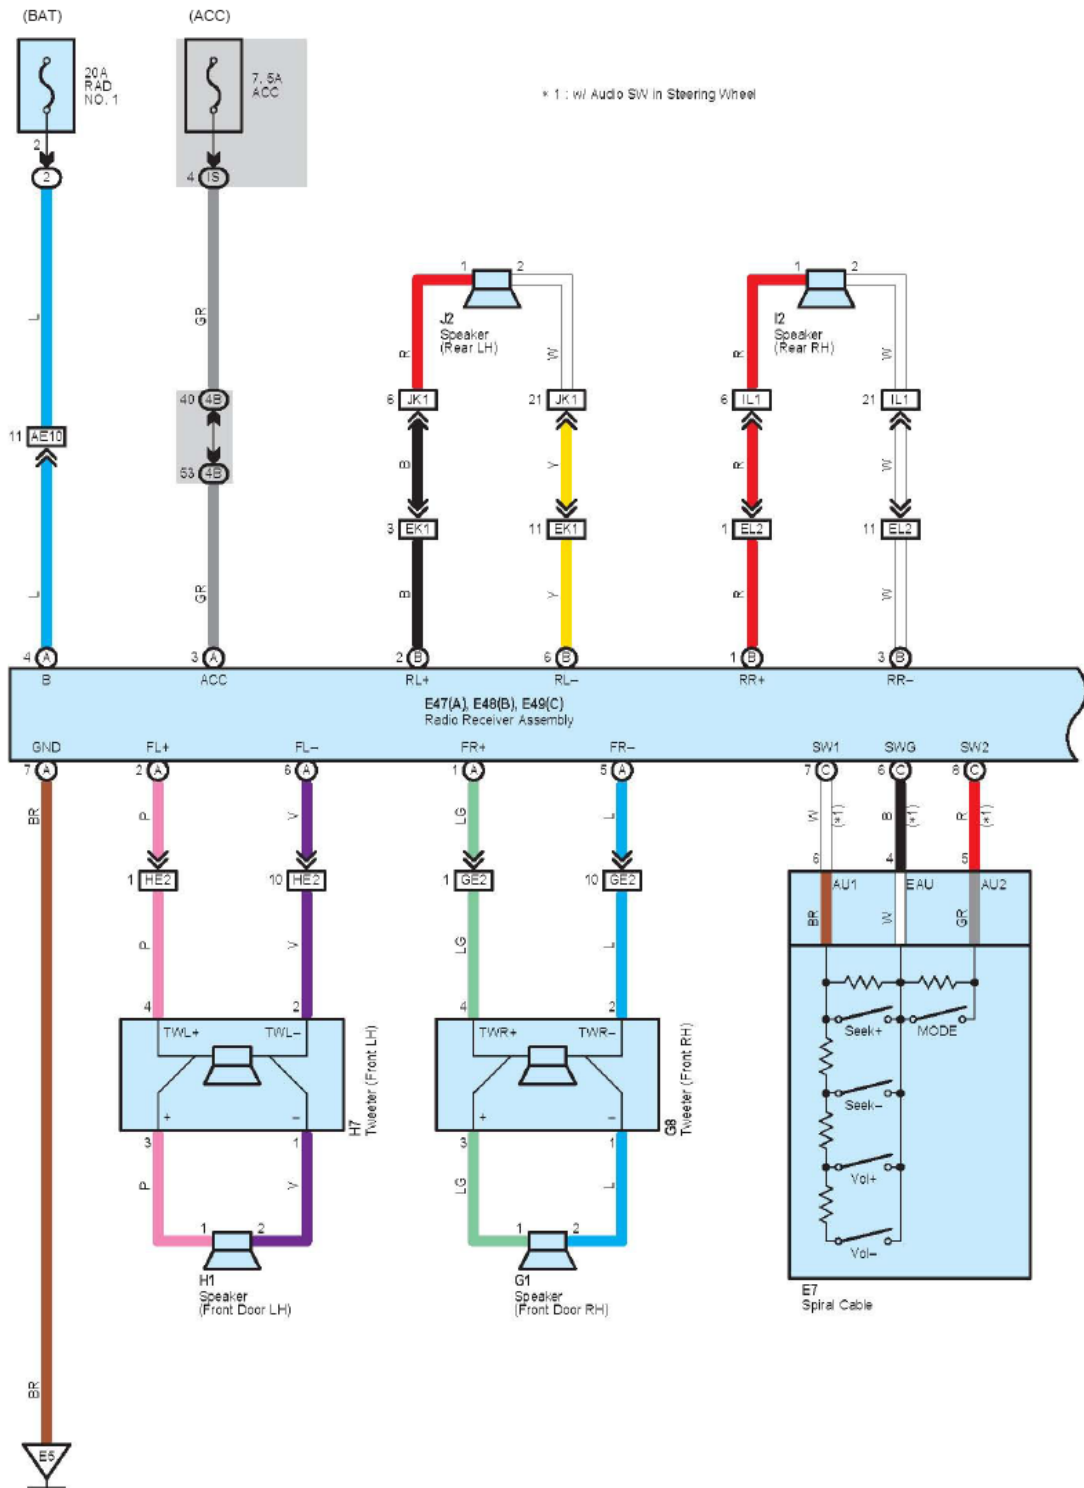

Audio System Except JBL

Relay Blocks

Code	Relay Blocks (Relay Block Location)
2	Engine Room R/B No.2 (Engine Compartment Right)Engine Room R/B No.2 (Engine Compartment Right)

Junction Block and Wire Harness Connector

Code	Junction Block and Wire Harness (Connector Location)
3A	Instrument Panel Wire and J/B No.3 (Instrument Panel Center)Instrument Panel Wire and J/B No.3 (Instrument Panel Center)
3B _	
4B	Instrument Panel Wire and J/B No.4 (Instrument Panel Center)
IB	Engine Room Main Wire and Instrument Panel J/B (Cowl Side Left)
IH	Instrument Panel Wire and Instrument Panel J/B (Cowl Side Left)Instrument Panel Wire and Instrument Panel J/B (Cowl Side Left)
IM	
IS _	

Connector Joining Wire Harness and Wire Harness

Code	Joining Wire Harness and Wire Harness (Connector Location)
AE4	Engine Room Main Wire and Instrument Panel Wire (Left Side of the Instrument Panel)Engine Room Main Wire and Instrument Panel Wire (Left Side of the Instrument Panel)
AE6 _	
AE10	Engine Room Main Wire and Instrument Panel Wire (Right Side of the Instrument Panel)
EK1	Instrument Panel Wire and Floor Wire (Left Kick Panel)
EL2	Instrument Panel Wire and Floor No.2 Wire (Right Kick Panel)
GE2	Front Door RH Wire and Instrument Panel Wire (Right Kick Panel)
HE2	Front Door LH Wire and Instrument Panel Wire (Left Kick Panel)
IL1	Rear Door No.2 RH Wire and Floor No.2 Wire (Right Center Pillar)
JK1	Rear Door No.1 RH Wire and Floor Wire (Left Center Pillar)

Ground Points

Code	Ground Points Location
E1	Left Kick Panel
E5	Instrument Panel Reinforcement Center