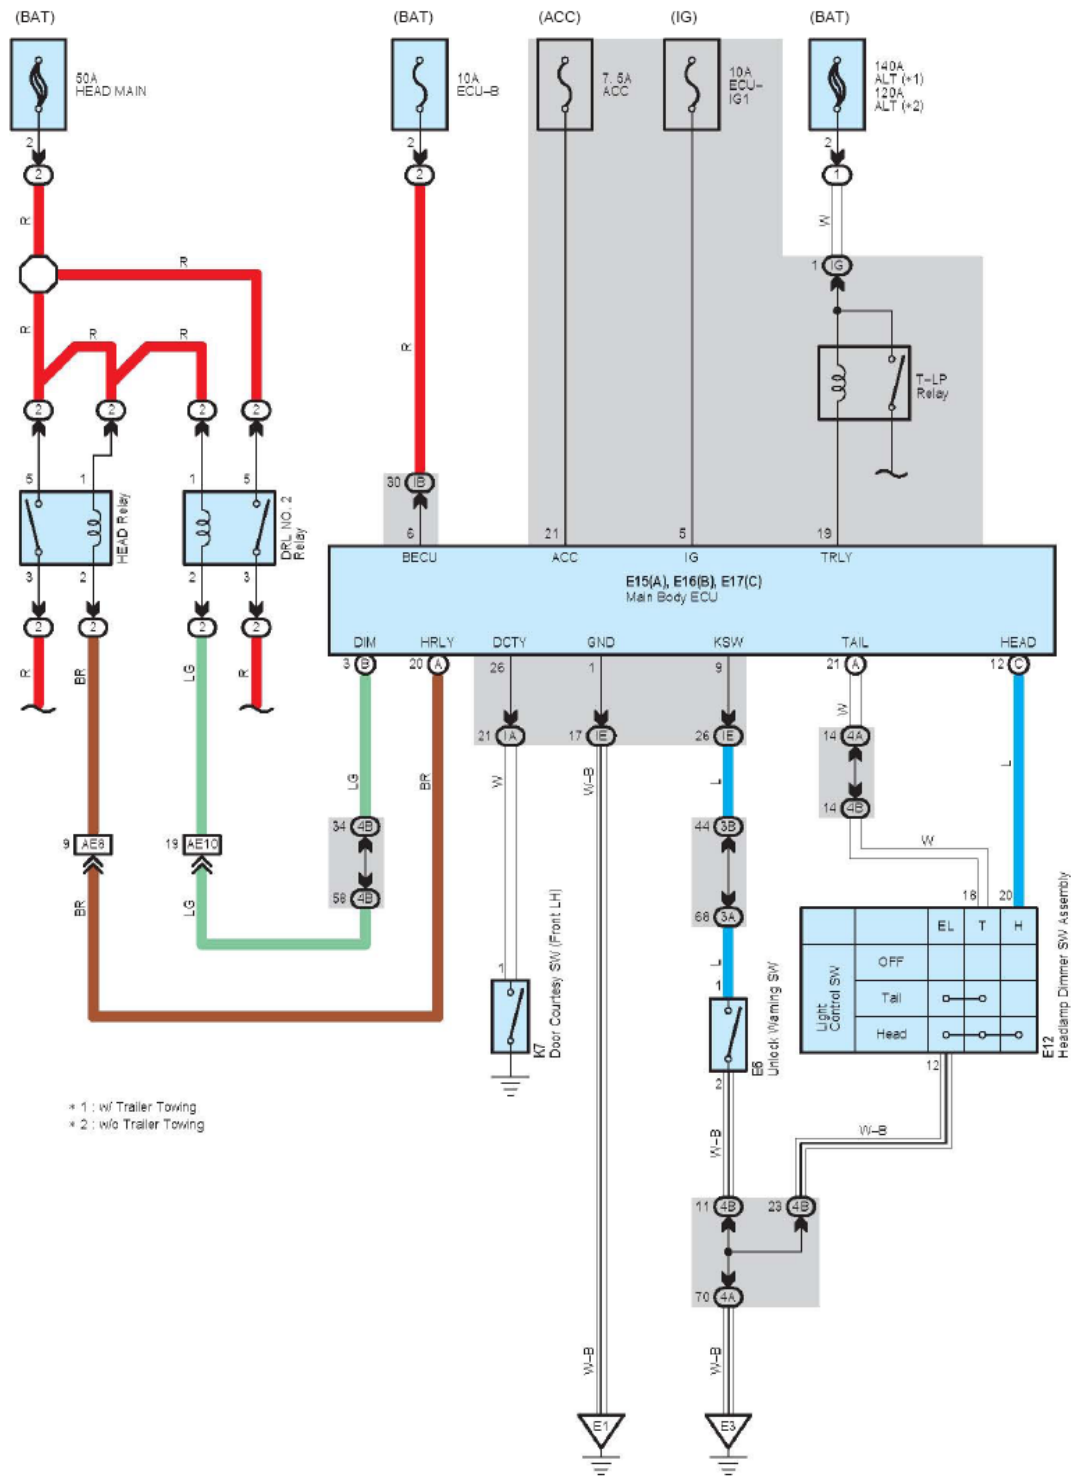

### Light Auto Turn Off System

## Relay Blocks

Code	Relay Blocks (Relay Block Location)
1	Engine Room R/B No.1 (Engine Compartment Left)Engine Room R/B No.1 (Engine Compartment Left)
2	Engine Room R/B No.2 (Engine Compartment Right)Engine Room R/B No.2 (Engine Compartment Right)

## Connector Joining Wire Harness and Wire Harness

Code	Joining Wire Harness and Wire Harness (Connector Location)
AE8	Engine Room Main Wire and Instrument Panel Wire (Right Side of the Instrument Panel)Engine Room Main Wire and Instrument Panel Wire (Right Side of the Instrument Panel)

## Ground Points

Code	Ground Points Location
E1	Left Kick Panel
E3	Instrument Panel Reinforcement Center

LAUNCH