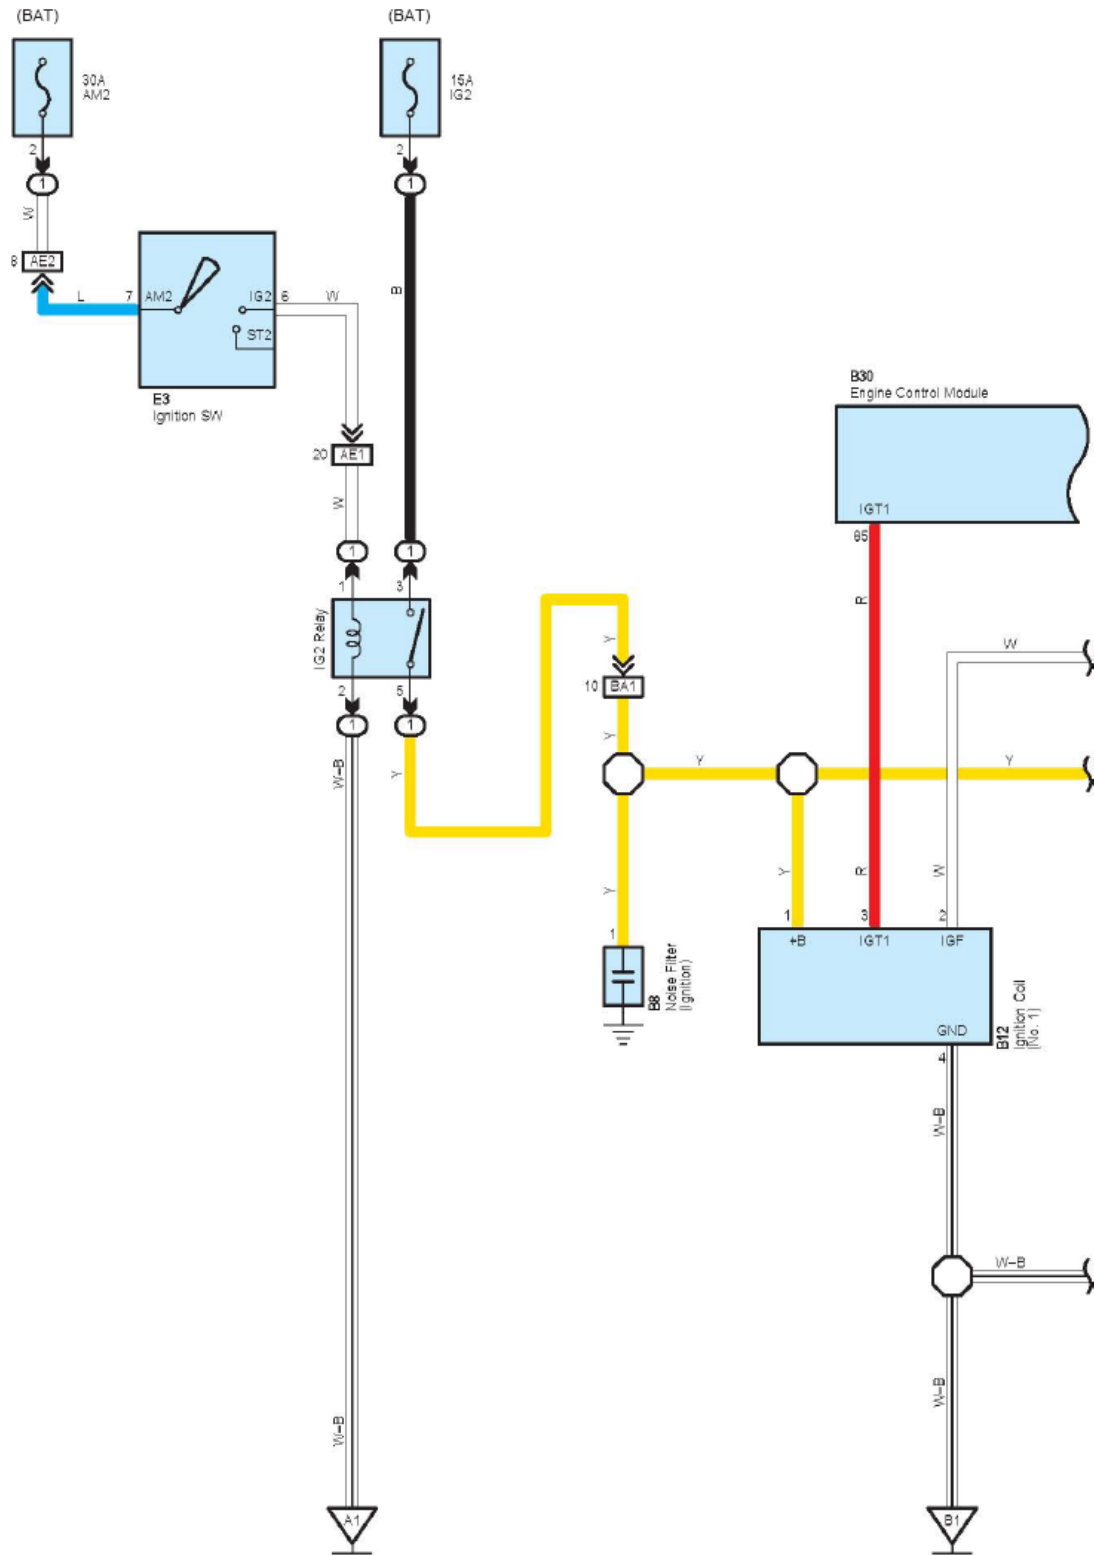

Ignition for 2AZ-FE

RAV4 (EM01M1U)

Ignition for 2AZ-FE

Relay Blocks

Code	Relay Blocks (Relay Block Location)
1	Engine Room R/B No.1 (Engine Compartment Left)

Connector Joining Wire Harness and Wire Harness

Code	Joining Wire Harness and Wire Harness (Connector Location)
AE1	Engine Room Main Wire and Instrument Panel Wire (Left Side of the Instrument Panel)Engine Room Main Wire and Instrument Panel Wire (Left Side of the Instrument Panel)
AE2	Engine Room Main Wire and Instrument Panel Wire (Left Side of the Instrument Panel)
BA1	Engine Wire and Engine Room Main Wire (Inside of the Engine Room R/B No.1 and Engine Room J/B No.1)

Ground Points

Code	See Page	Ground Points Location
A1	65 (2AZ-FE)	Front Left Fender
B1	65 (2AZ-FE)	Left Side of the Cylinder Head

LAUNCH
LAUNCH