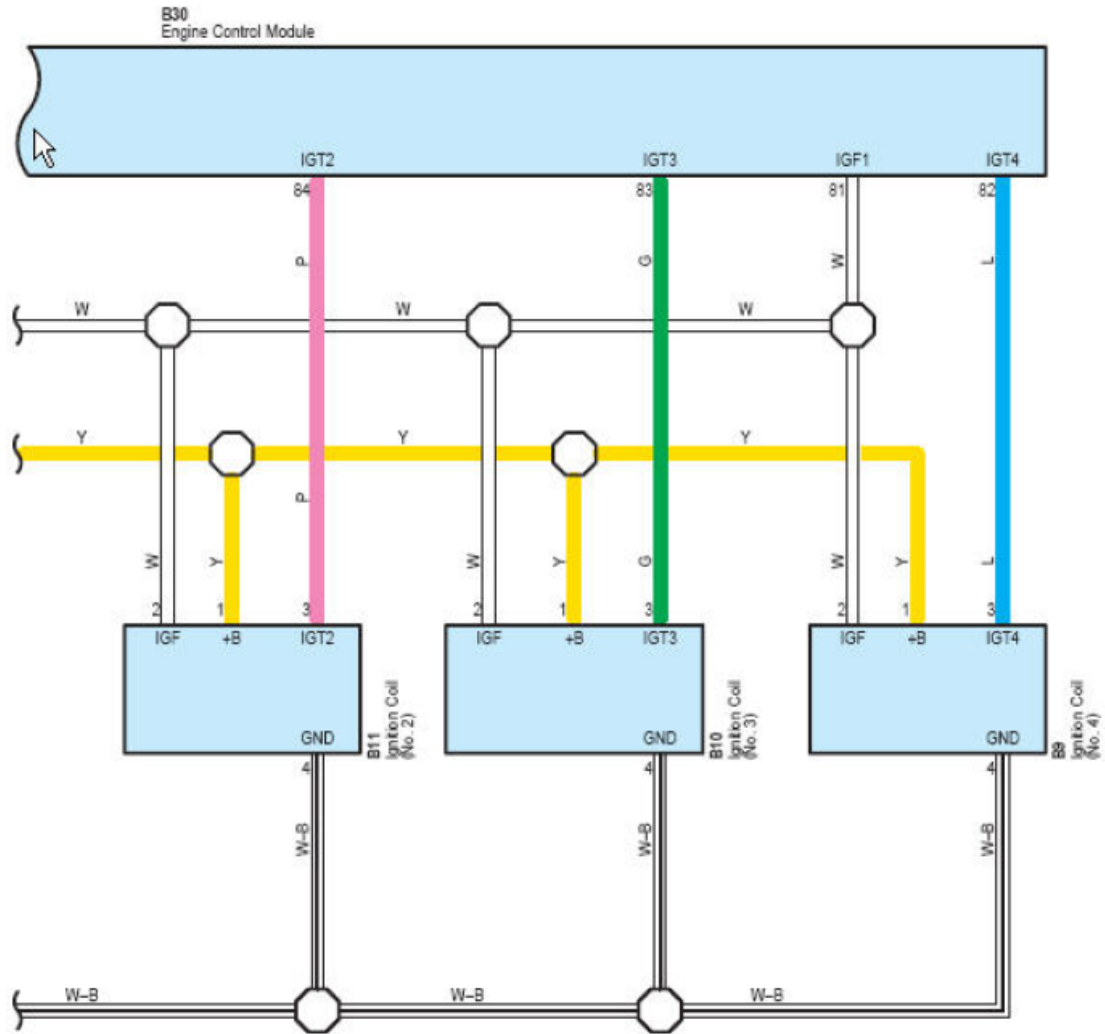

Ignition for 2AZ-FE

RAV4 (EM01M1U)

Ignition for 2AZ-FE

Relay Blocks

Code	Relay Blocks (Relay Block Location)
1	Engine Room R/B No.1 (Engine Compartment Left)

Connector Joining Wire Harness and Wire Harness

Code	Joining Wire Harness and Wire Harness (Connector Location)
AE1	Engine Room Main Wire and Instrument Panel Wire (Left Side of the Instrument Panel)Engine Room Main Wire and Instrument Panel Wire (Left Side of the Instrument Panel)
AE2	Engine Room Main Wire and Instrument Panel Wire (Left Side of the Instrument Panel)
BA1	Engine Wire and Engine Room Main Wire (Inside of the Engine Room R/B No.1 and Engine Room J/B No.1)

Ground Points

Code	See Page	Ground Points Location
A1	65 (2AZ-FE)	Front Left Fender
B1	65 (2AZ-FE)	Left Side of the Cylinder Head

LAUNCH
LAUNCH