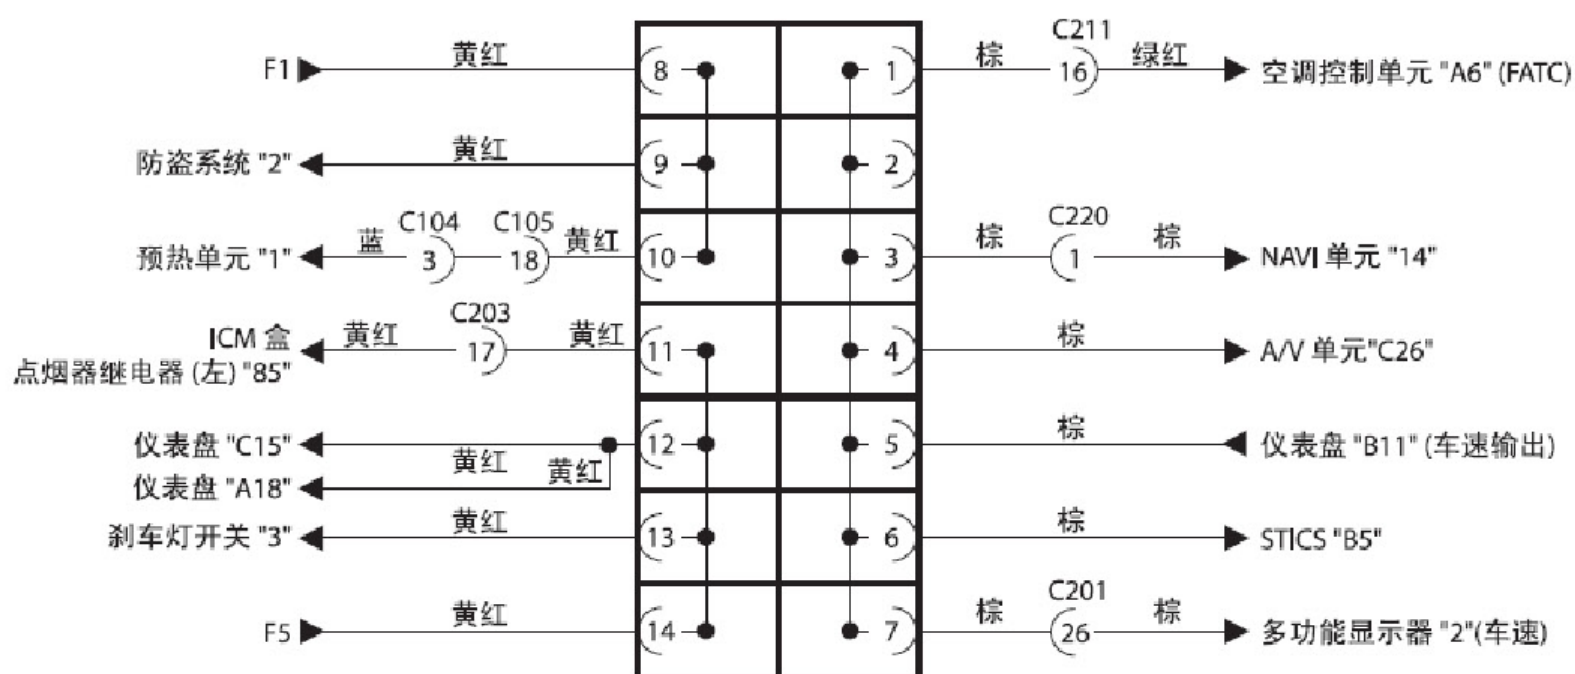

1.10 短接连接器

• S202

• S203 (搭铁)

• S204 (照明)

• S205 (CAN)

• S206 (搭铁)

• S207

• S301 (EPB/EAS, CAN)