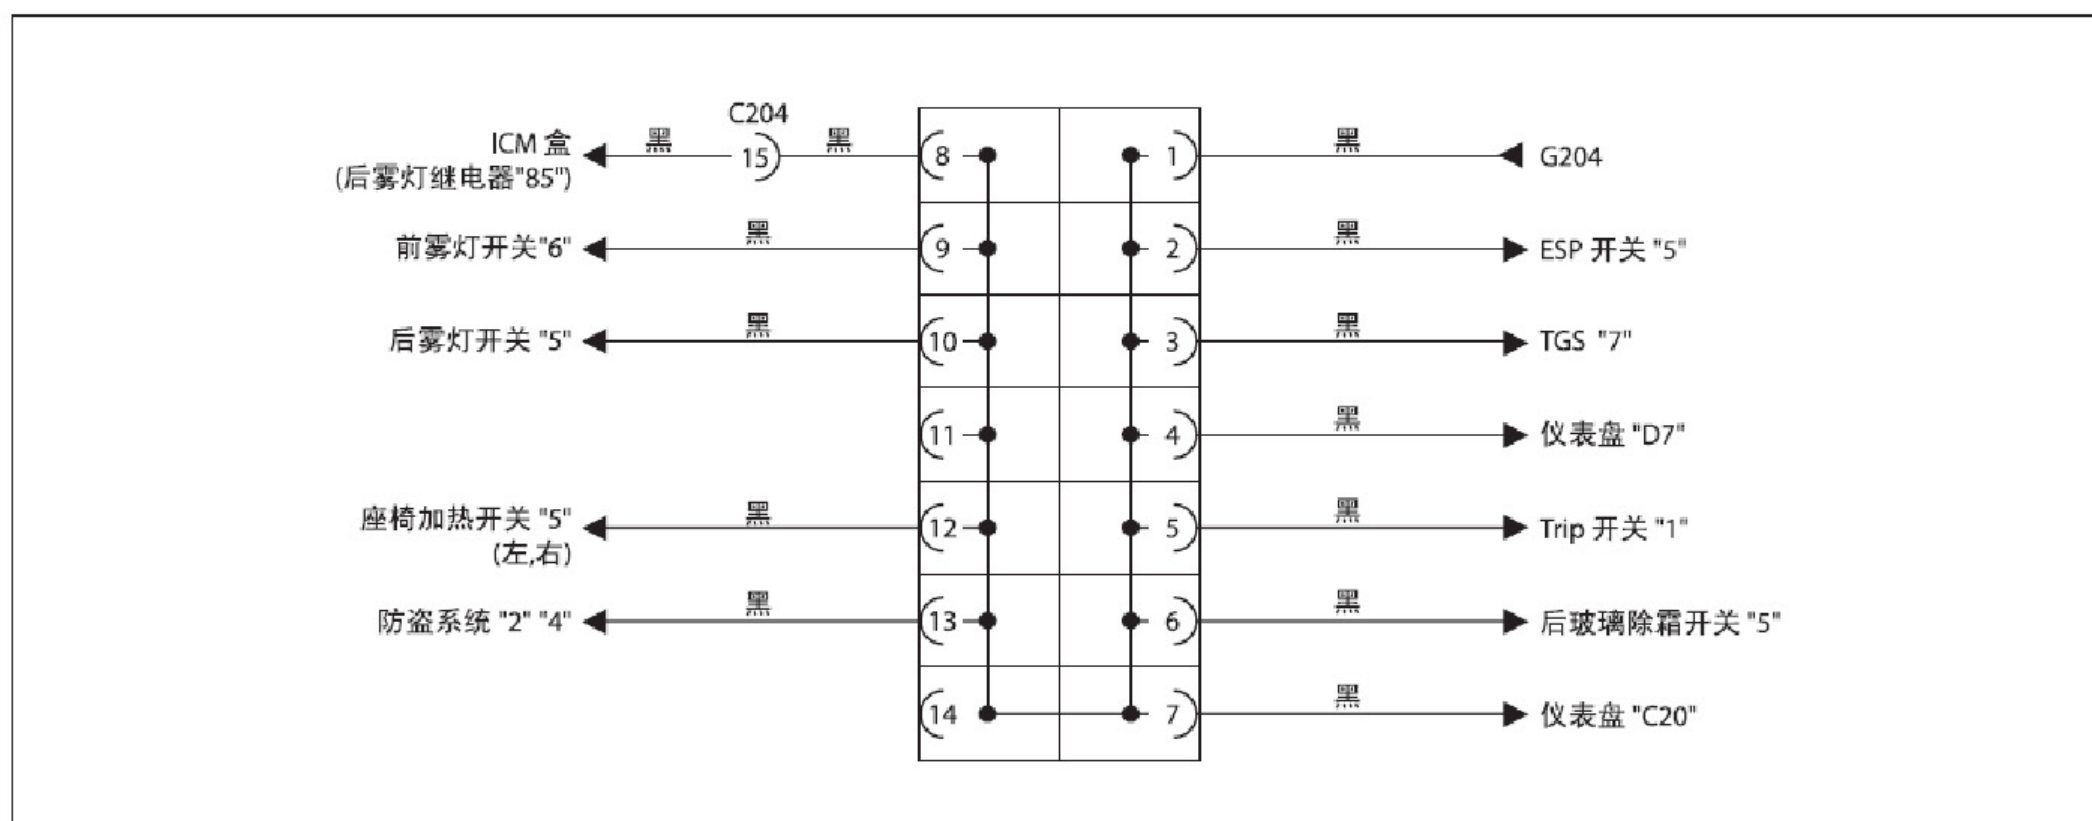

1.10 短接连接器

• S202

• S203 (搭铁)

• S204 (照明)

• S205 (CAN)

• S206 (搭铁)

• S207

• S301 (EPB/EAS, CAN)