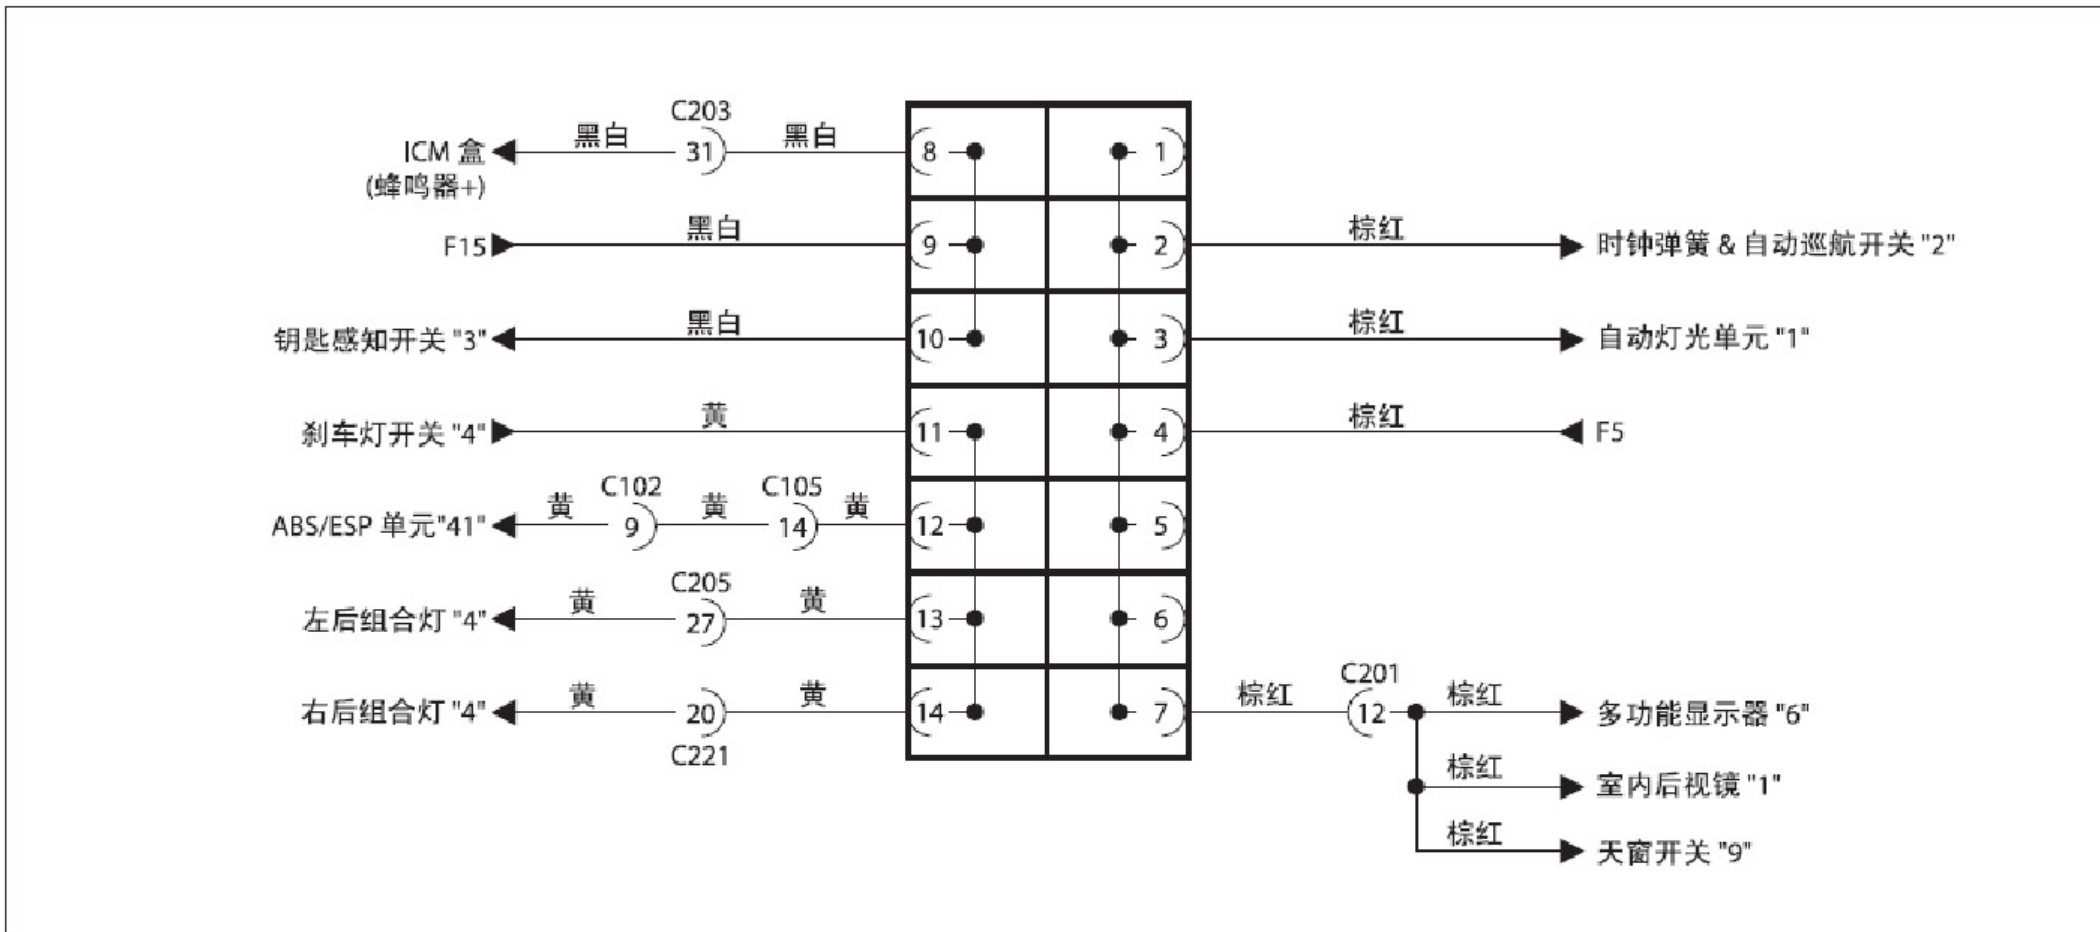

1.10 短接连接器

• S202

• S203 (搭铁)

• S204 (照明)

• S205 (CAN)

• S206 (搭铁)

• S207

• S301 (EPB/EAS, CAN)