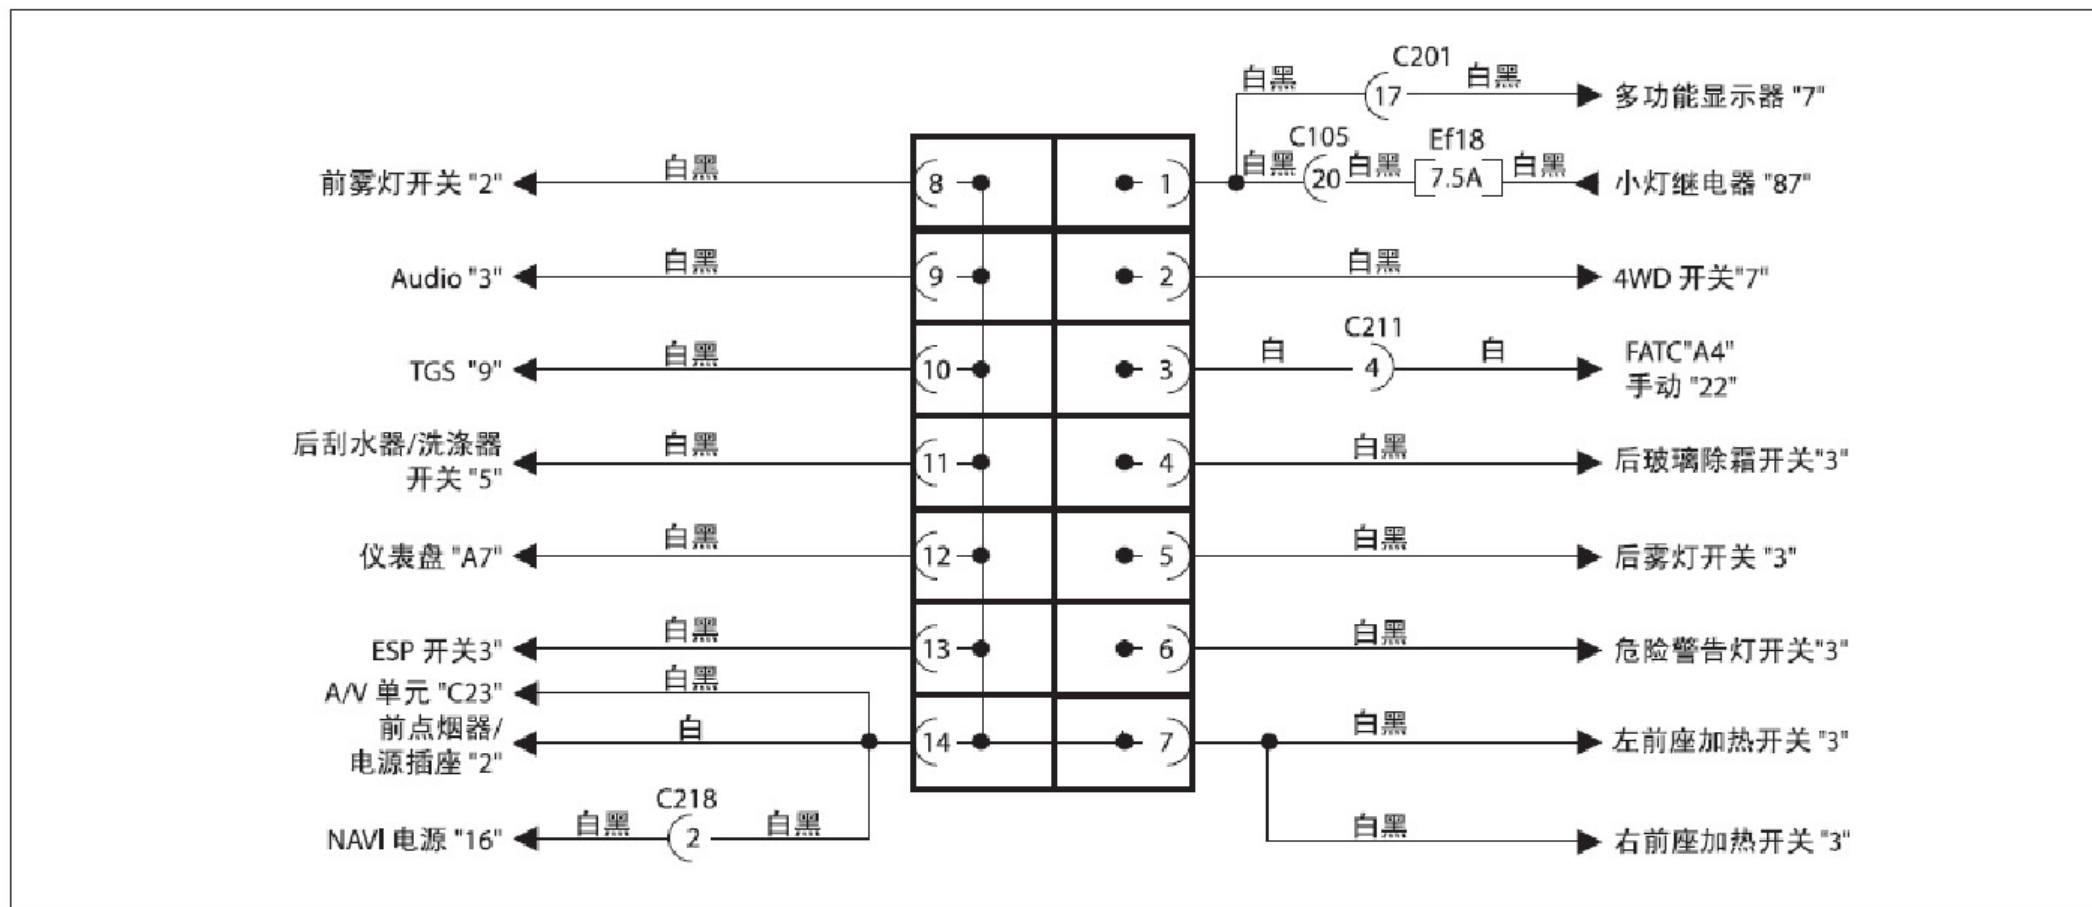

1.10 短接连接器

• S202

• S203 (搭铁)

• S204 (照明)

• S205 (CAN)

• S206 (搭铁)

• S207

• S301 (EPB/EAS, CAN)