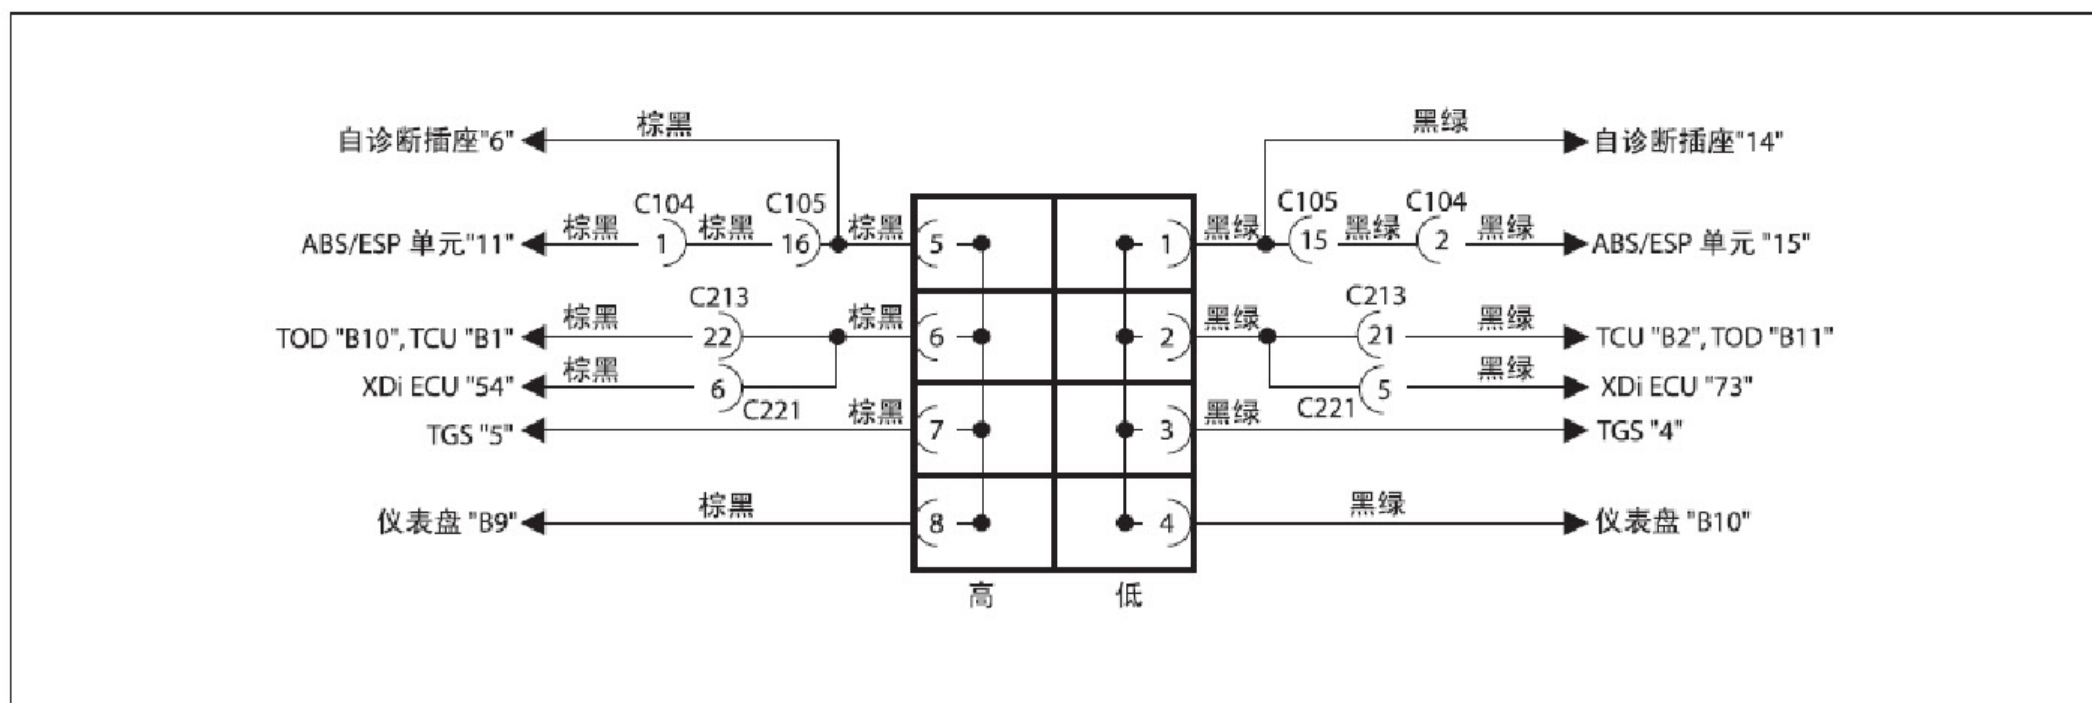

1.10 短接连接器

• S202

• S203 (搭铁)

• S204 (照明)

• S205 (CAN)

• S206 (搭铁)

• S207

• S301 (EPB/EAS, CAN)