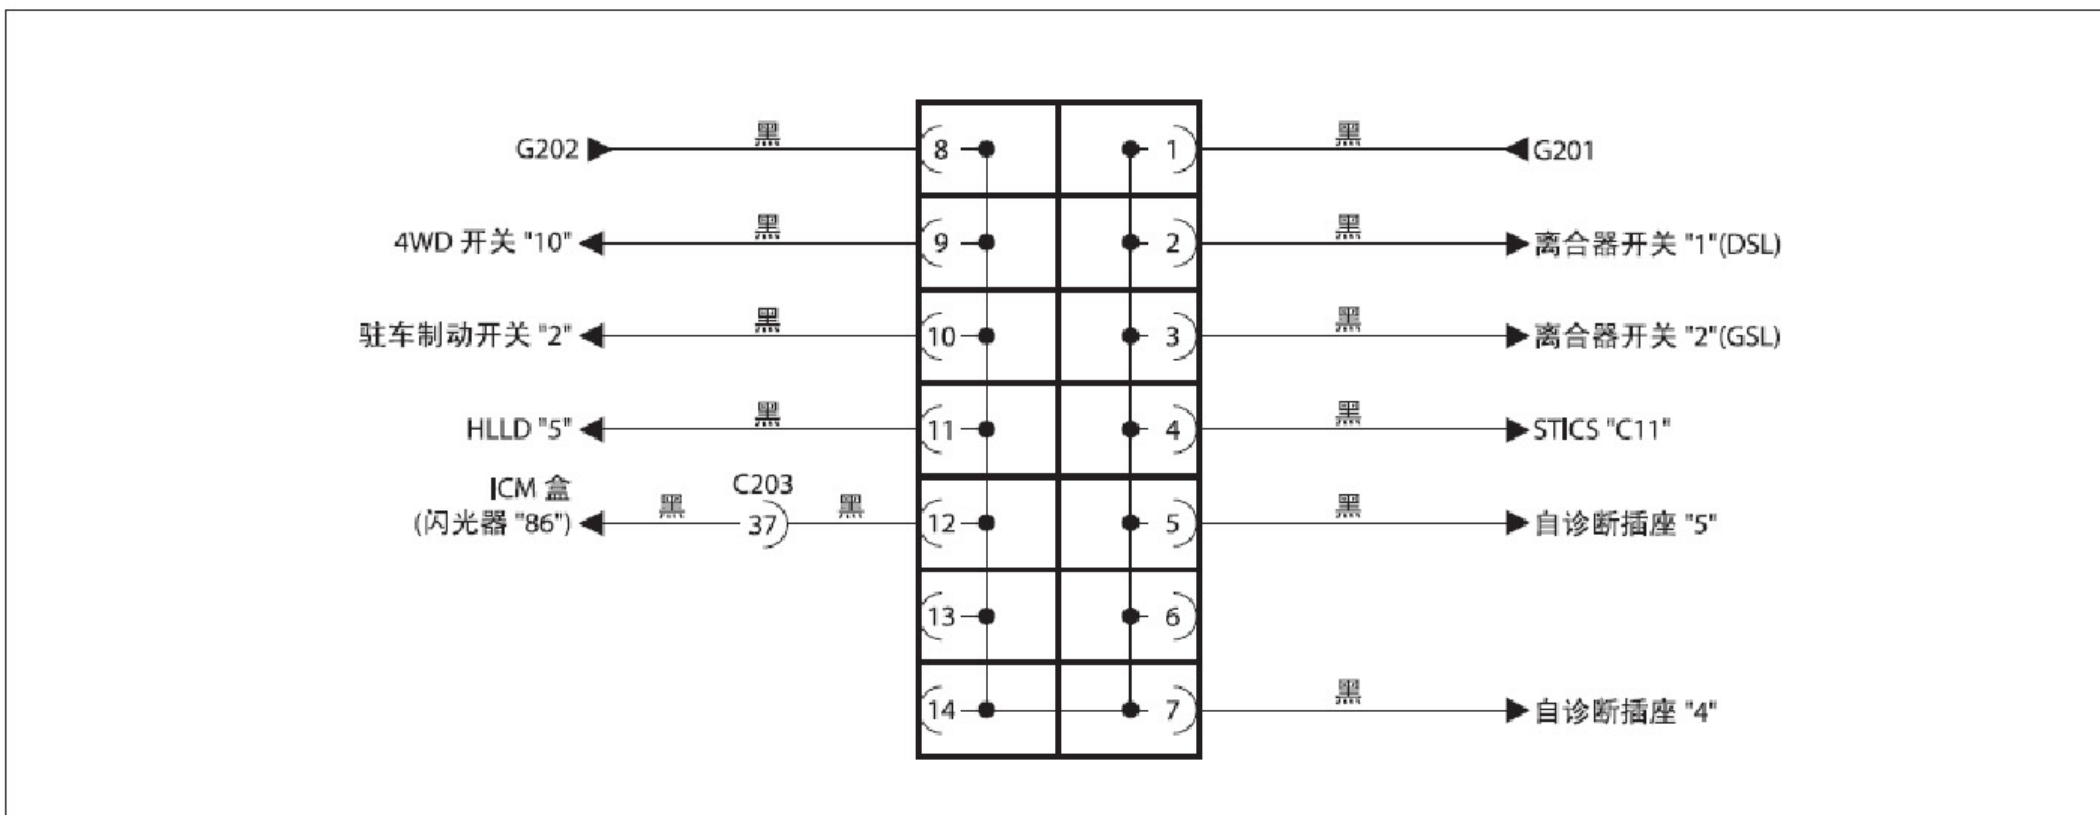

1.10 短接连接器

• S202

• S203 (搭铁)

• S204 (照明)

• S205 (CAN)

• S206 (搭铁)

• S207

• S301 (EPB/EAS, CAN)