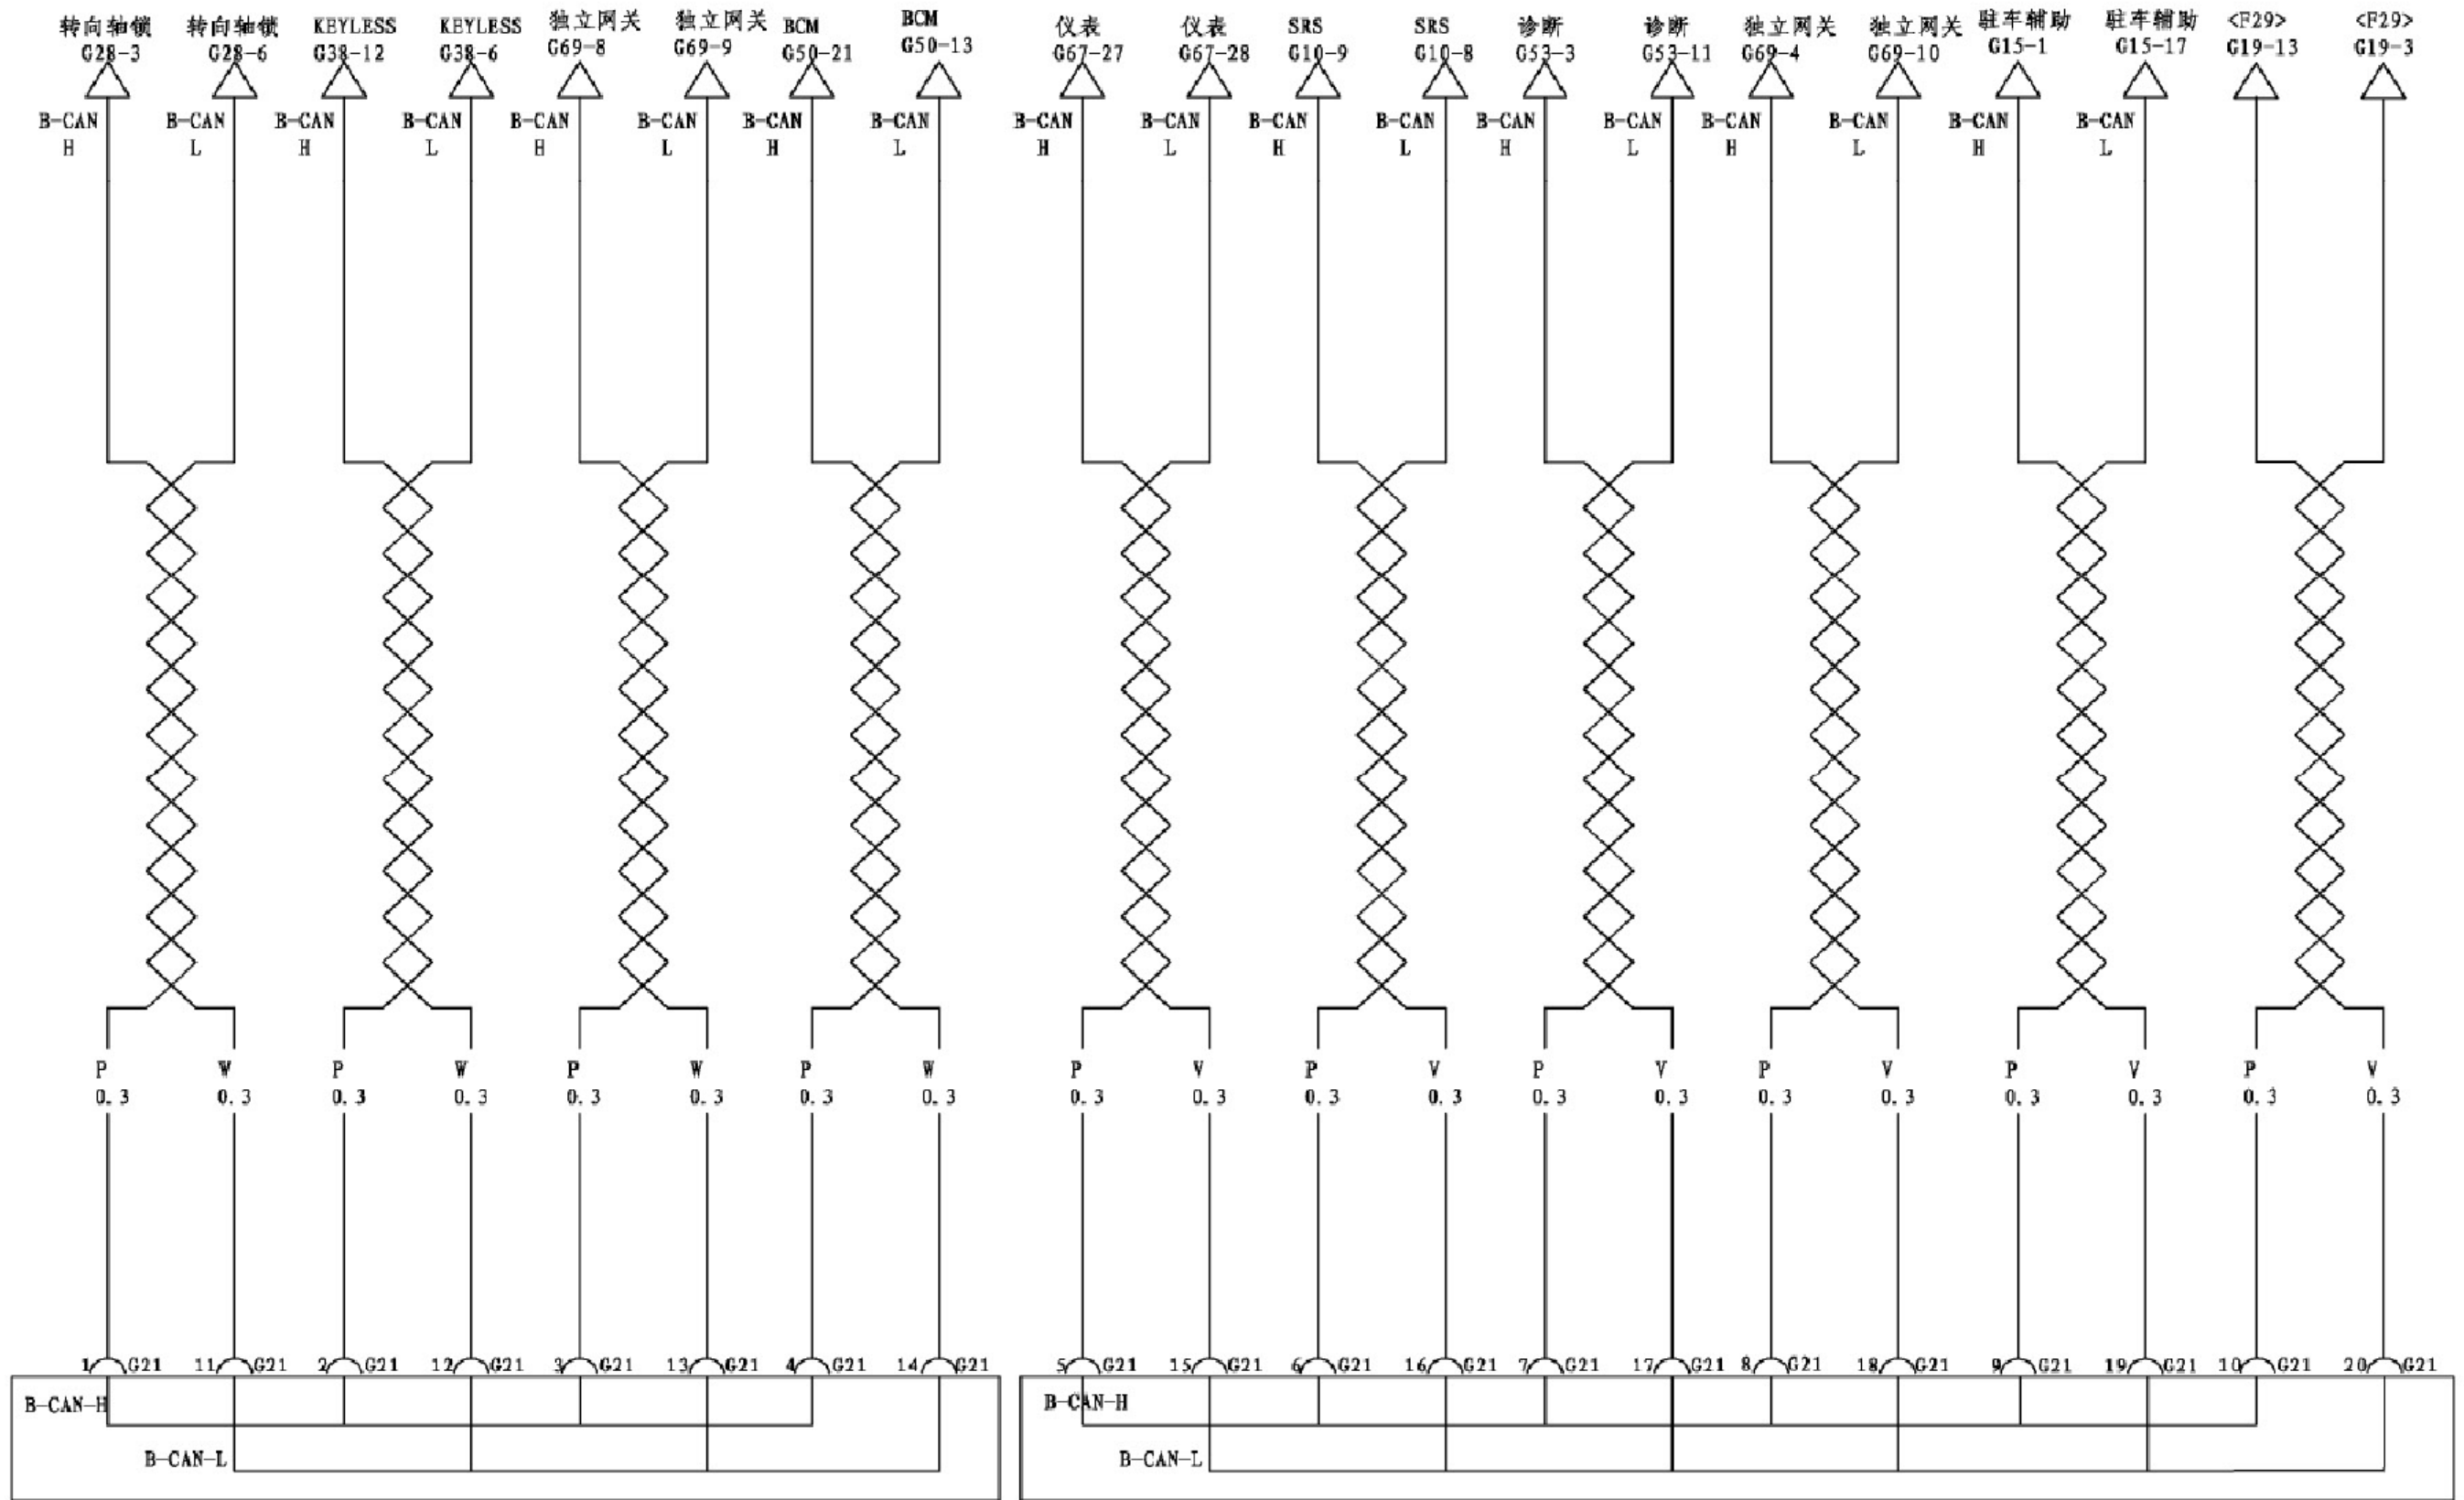

2.26 CAN-BUS (低速CAN)

1#CAN线短接器-启动网

1#CAN线短接器-低速网