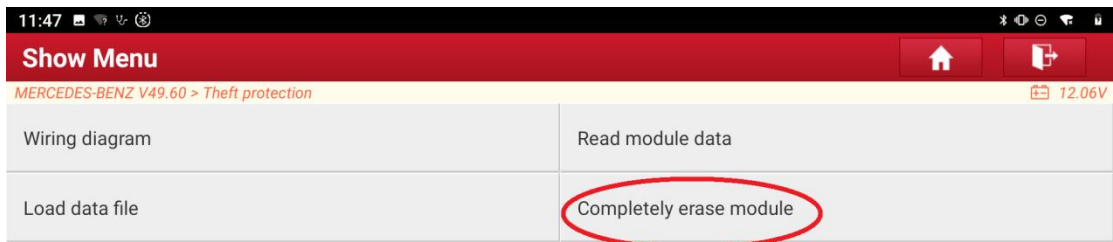

Figure 8

1.9 Click "<", as shown in Figure 9

Figure 9

1.10 Click "Completely erase module", as shown in Figure 10

Figure 10

1.11 Click "OK", as shown in Figure 11

Figure 11

1.12 Display the engine information for erasing unprecedented. Click "OK" to begin erasing, as shown in Figure 12