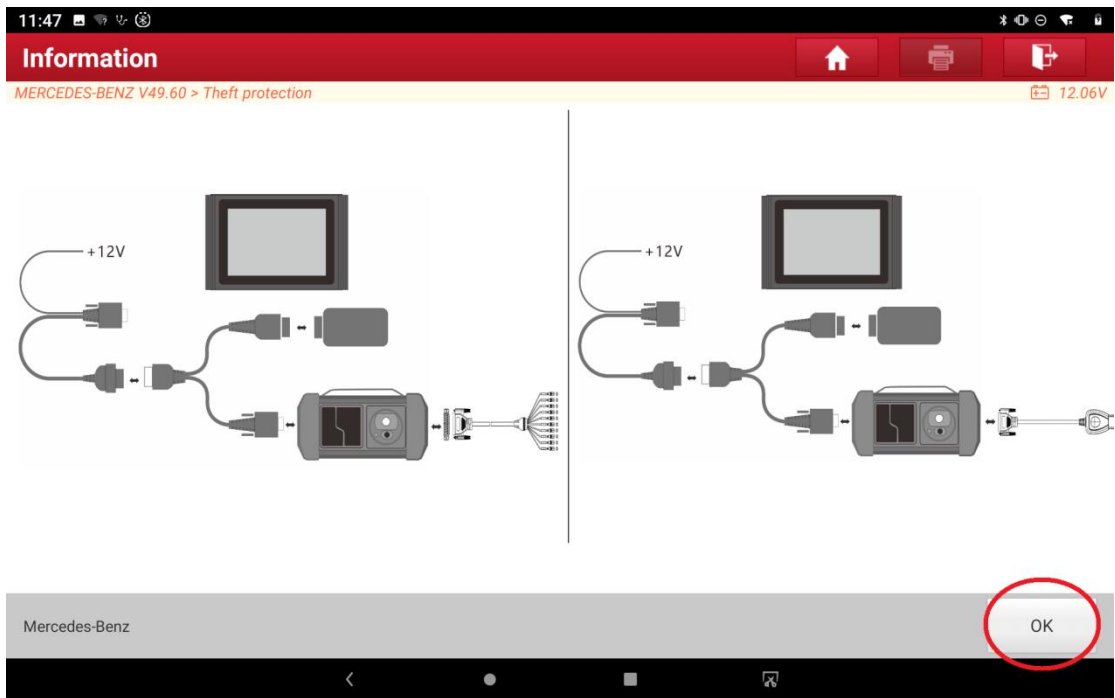

Figure 2

1.3 Network is required to download the wiring diagram. Please make sure that the network is well connected and click "OK", as shown in Figure 3

Figure 3

1.4 Click "OK", as shown in Figure 4

Figure 4

1.5 Click "Engine Control Unit", as shown in Figure 5

Figure 5

1.6 Click "Wiring diagram", as shown in Figure 6

Figure 6

1.7 Click "MED17.7.x", as shown in Figure 7

Figure 7

1.8 After the module is removed and connected according to the wiring diagram, click "OK", as shown in Figure 8