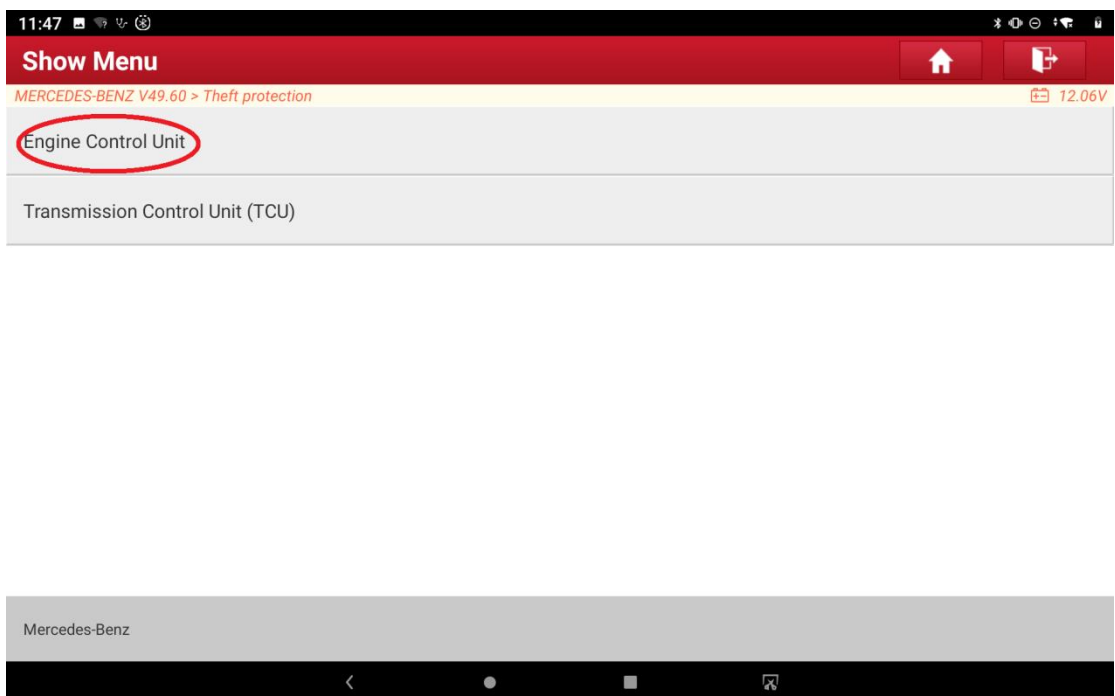

1.5 Click "Engine Control Unit", as shown in Figure 5

Figure 5

1.6 Click "Wiring diagram", as shown in Figure 6

Figure 6

1.7 Click "MED17.7.x", as shown in Figure 7

Figure 7

1.8 After the module is removed and connected according to the wiring diagram, click "OK", as shown in Figure 8