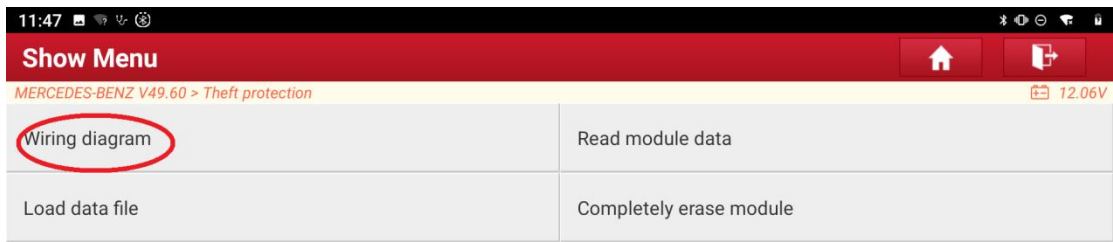

1.5 Click "Engine Control Unit", as shown in Figure 5

Figure 5

1.6 Click "Wiring diagram", as shown in Figure 6

Figure 6

1.7 Click "MED17.7.x", as shown in Figure 7

Figure 7

1.8 After the module is removed and connected according to the wiring diagram, click "OK", as shown in Figure 8