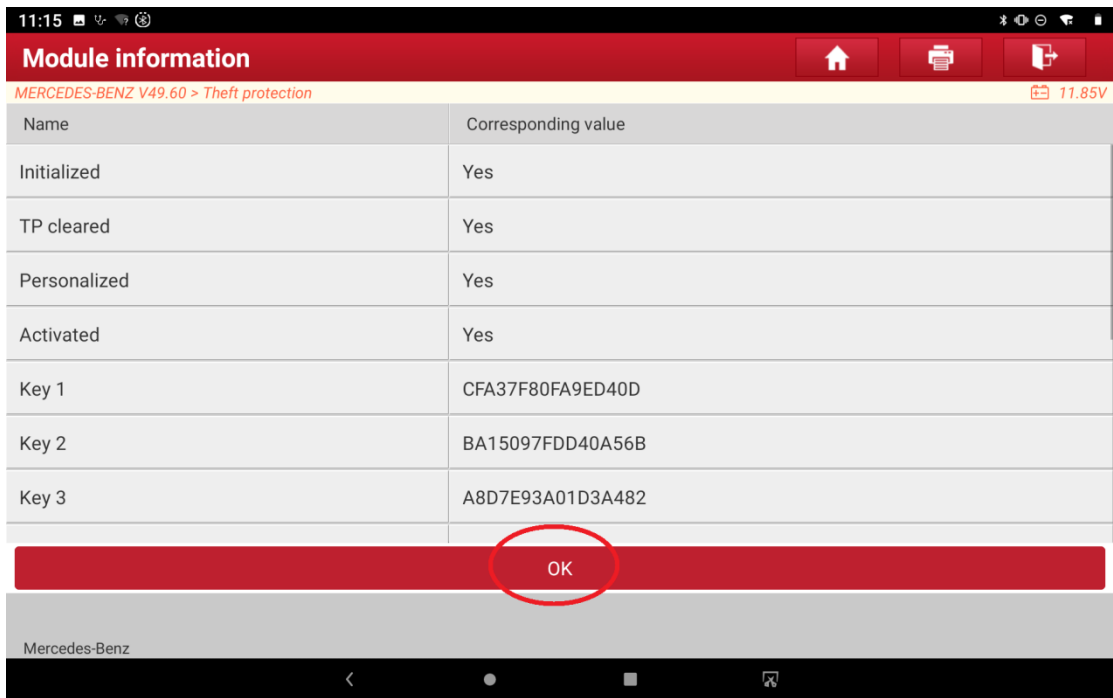

Figure 8

1.9 Click "<", as shown in Figure 9

Figure 9

1.10 Click "Completely erase module", as shown in Figure 10

Figure 10

1.11 Click "OK", as shown in Figure 11

Figure 11

1.12 Display the engine information for erasing unprecedented. Click "OK" to begin erasing, as shown in Figure 12