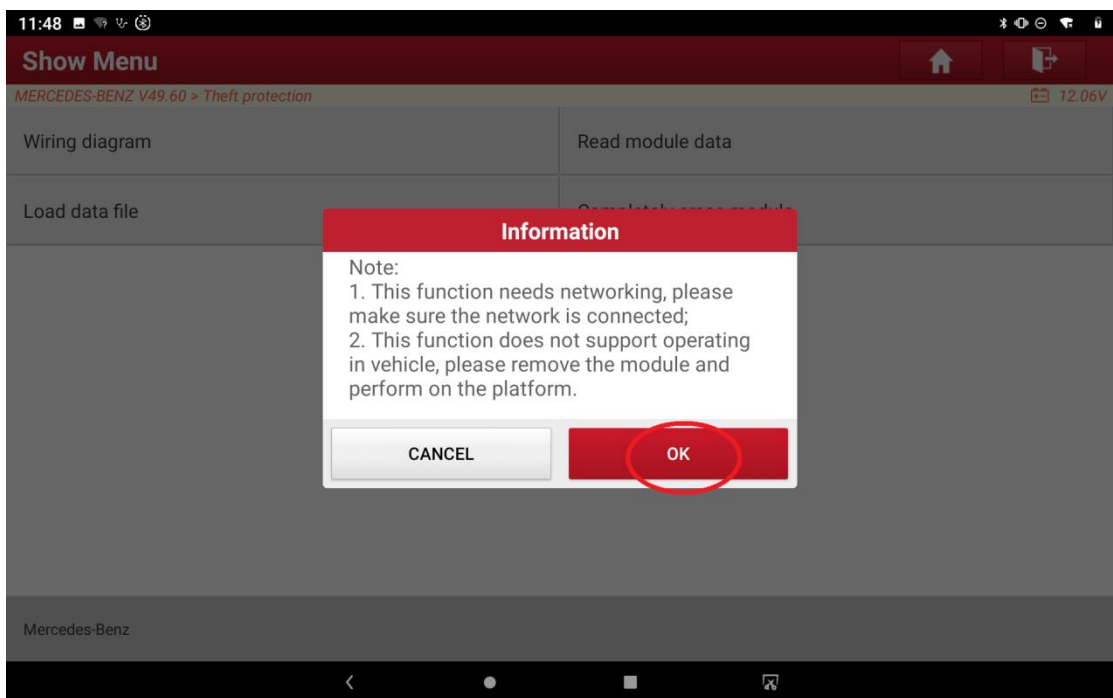

Figure 8

1.9 Click "<", as shown in Figure 9

Figure 9

1.10 Click "Completely erase module", as shown in Figure 10

Figure 10

1.11 Click "OK", as shown in Figure 11

Figure 11

1.12 Display the engine information for erasing unprecedented. Click "OK" to begin erasing, as shown in Figure 12