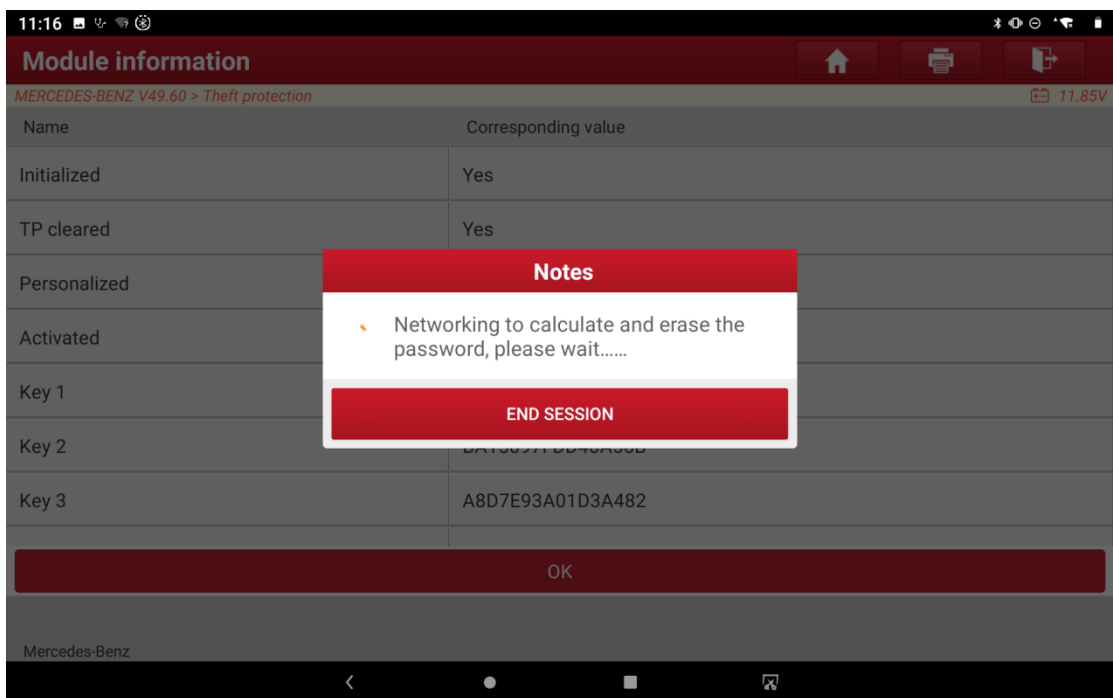

Figure 12

1.13 Erasing, as shown in Figure 13

Figure 13

1.14 The engine information after the wipe is successful is displayed, Click "OK" to exit the function as shown in Figure 14

10:55     11.91V