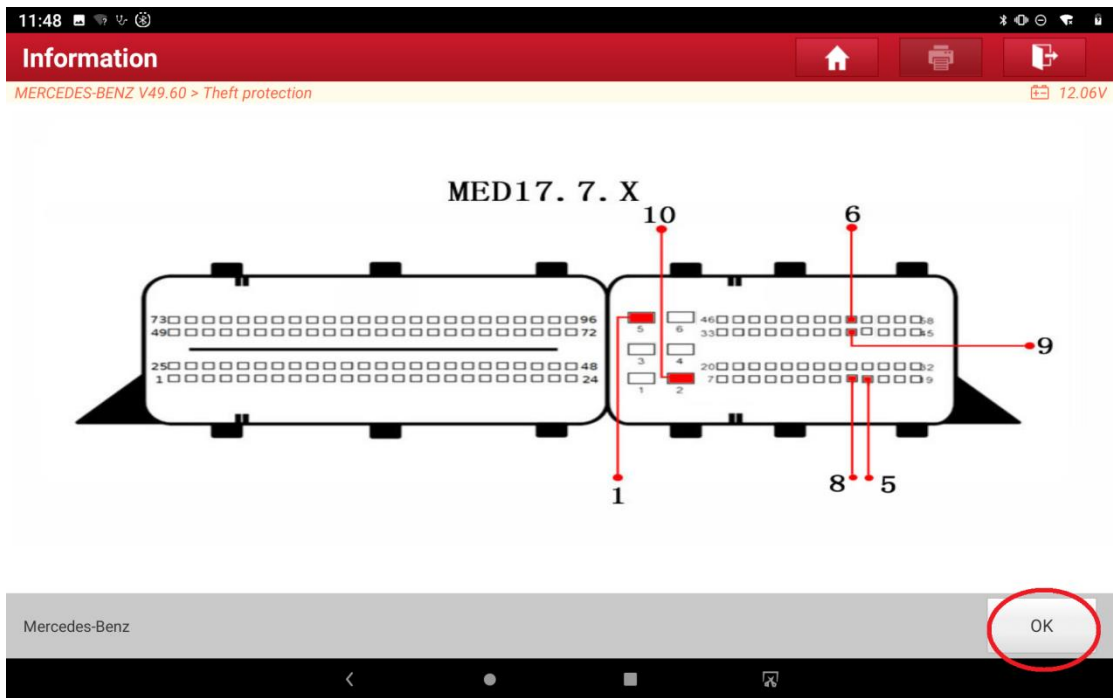

1.5 Click "Engine Control Unit", as shown in Figure 5

Figure 5

1.6 Click "Wiring diagram", as shown in Figure 6

Figure 6

1.7 Click "MED17.7.x", as shown in Figure 7

Figure 7

1.8 After the module is removed and connected according to the wiring diagram, click "OK", as shown in Figure 8