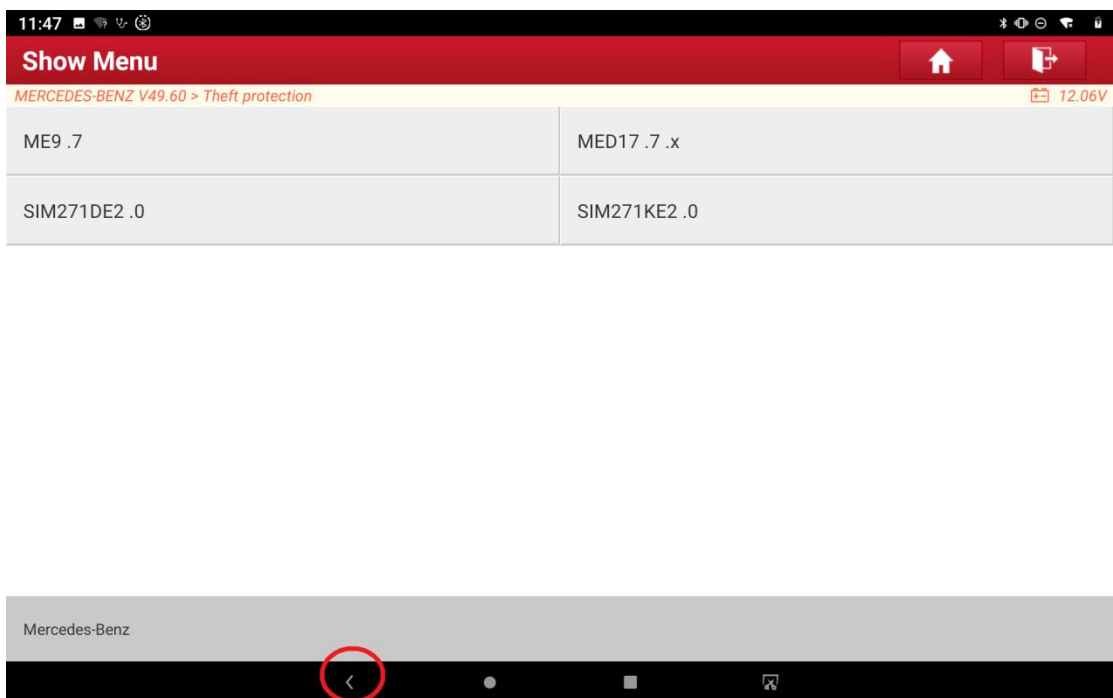

Figure 8

1.9 Click "<", as shown in Figure 9

Figure 9

1.10 Click "Completely erase module", as shown in Figure 10

Figure 10

1.11 Click "OK", as shown in Figure 11

Figure 11

1.12 Display the engine information for erasing unprecedented. Click "OK" to begin erasing, as shown in Figure 12