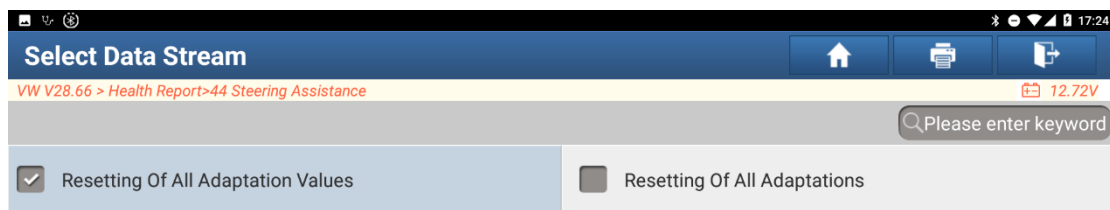

## VW Report\_Fault\_Code\_P160900\_Crash Shut-off\_Triggered Volkswagen\_Santana\_2018

1. Enter the diagnostic system to do a quick test.

2. Read the steering system has fault code P160900.

# LAUNCH

3. To log in safely, enter the login code 20103.

4. Enter '44 Steering Assistance' and select the 'Resetting Of All Adaptation Values'.

1 / 2