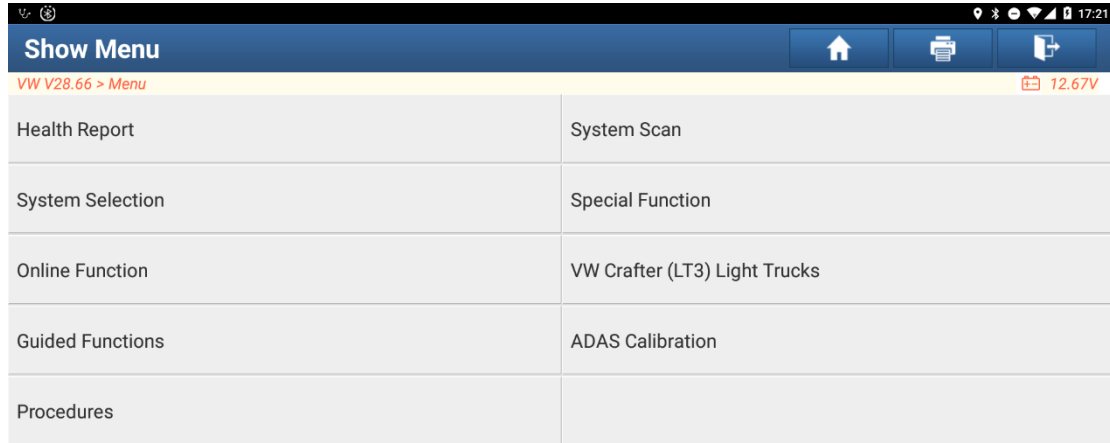

## VW Report\_Fault\_Code\_P160900\_Crash Shut-off\_Triggered Volkswagen\_Santana\_2018

1. Enter the diagnostic system to do a quick test.

2. Read the steering system has fault code P160900.

# LAUNCH

3. To log in safely, enter the login code 20103.

4. Enter '44 Steering Assistance' and select the 'Resetting Of All Adaptation Values'.

1 / 2