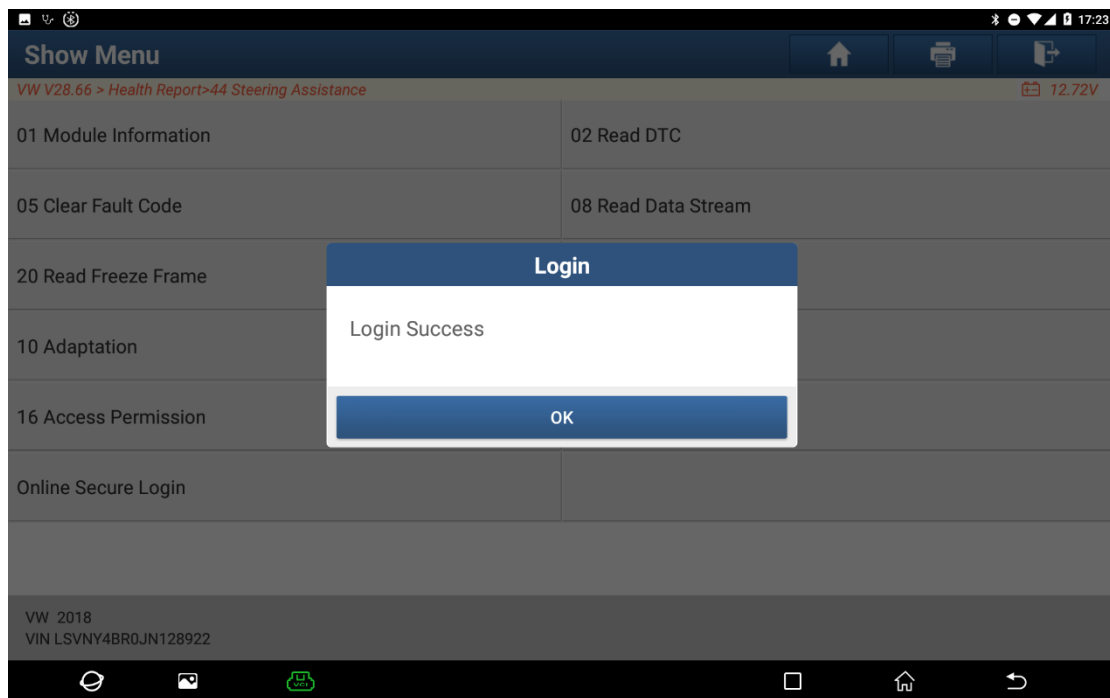

## VW Report\_Fault\_Code\_P160900\_Crash Shut-off\_Triggered Volkswagen\_Santana\_2018

1. Enter the diagnostic system to do a quick test.

2. Read the steering system has fault code P160900.

# LAUNCH

3. To log in safely, enter the login code 20103.

4. Enter '44 Steering Assistance' and select the 'Resetting Of All Adaptation Values'.

1 / 2