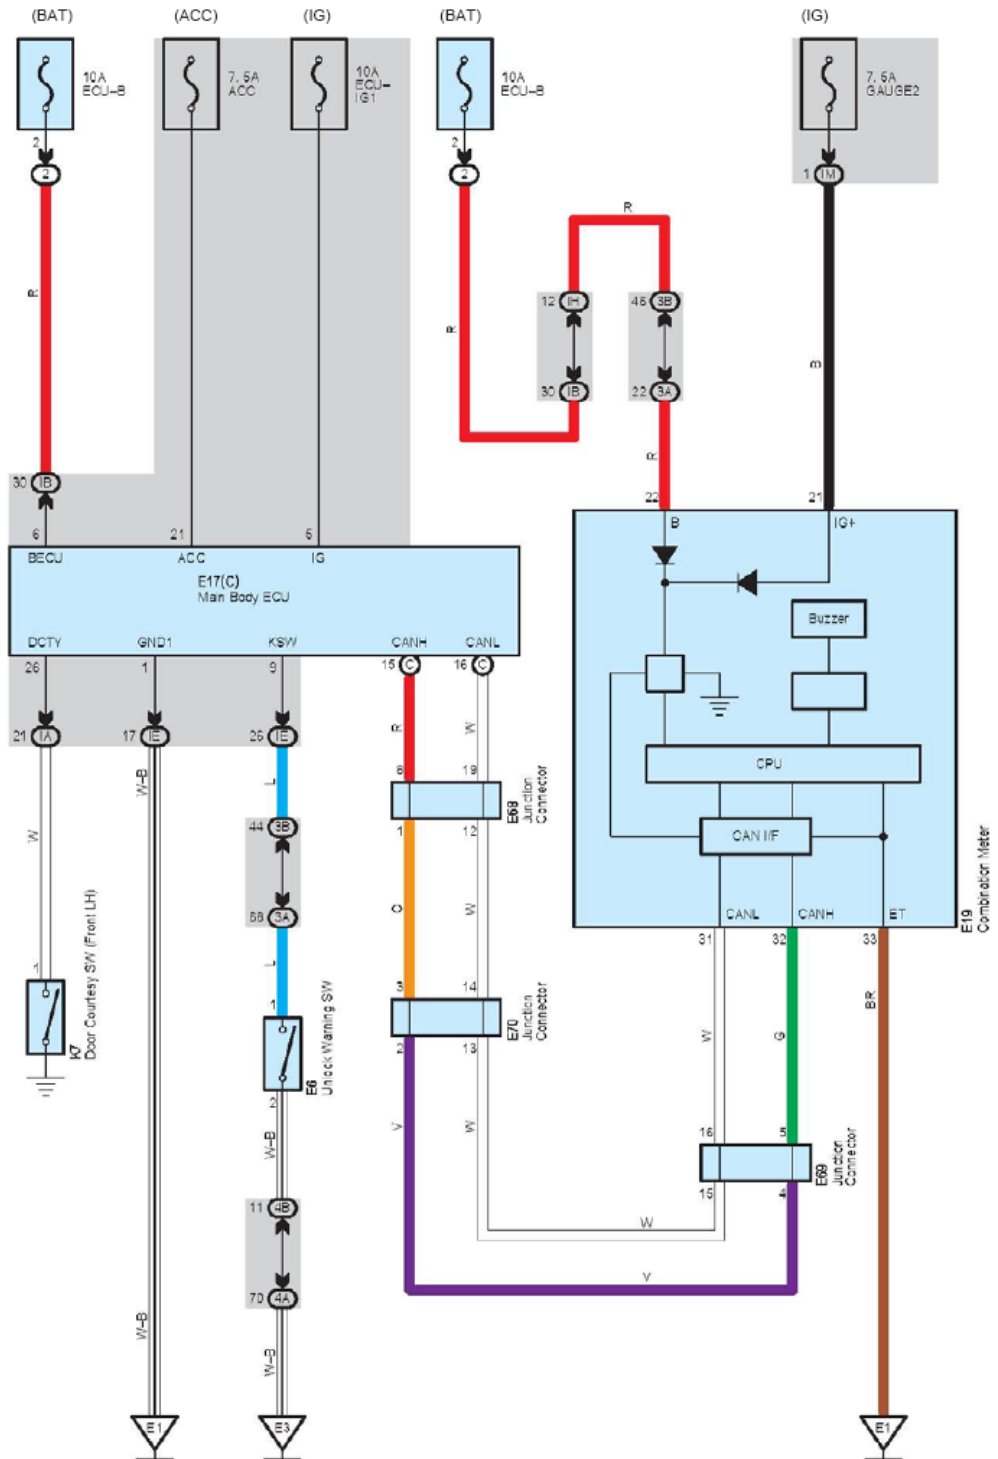

Key Reminder

Relay Blocks

Code	Relay Blocks (Relay Block Location)
2	Engine Room R/B No.2 (Engine Compartment Right)Engine Room R/B No.2 (Engine Compartment Right)

Junction Block and Wire Harness Connector

Code	Junction Block and Wire Harness (Connector Location)
3A	Instrument Panel Wire and J/B No.3 (Instrument Panel Center)Instrument Panel Wire and J/B No.3 (Instrument Panel Center)
3B _	
4A	Instrument Panel Wire and J/B No.4 (Instrument Panel Center)Instrument Panel Wire and J/B No.4 (Instrument Panel Center)
4B _	
IA	Floor Wire and Instrument Panel J/B (Cowl Side Left)
IB	Engine Room Main Wire and Instrument Panel J/B (Cowl Side Left)
IE	Instrument Panel Wire and Instrument Panel J/B (Cowl Side Left)Instrument Panel Wire and Instrument Panel J/B (Cowl Side Left)
IH _	
IM	

Ground Points

Code	Ground Points Location
E1	Left Kick Panel
E3	Instrument Panel Reinforcement Center

LAUNCH