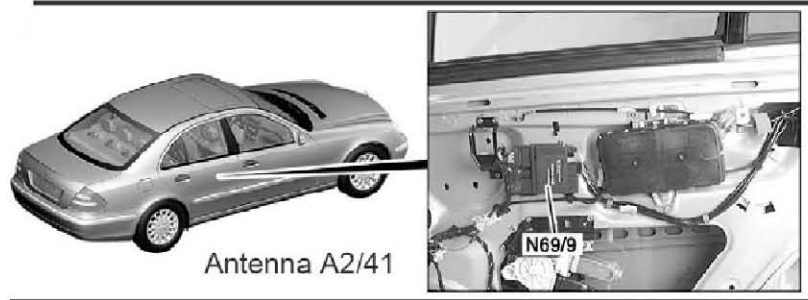

# Antennas Used to Wake-up Remote Control Key

Key in zones A, B or C will wake-up for external locking and unlocking

Key in zones D or E will wake-up for starting engine

LAUNCH  
LAUNCH

# Compartment Module with Antenn

- Integrated antenna confirms that key is inside vehicle while driving

LAUNCH  
LAU

## Rear Door KG Control Module Antennas

- Each rear door KG control module has an associated antenna
- Antenna output controlled by a CAN signal from EIS

LAUNCH  
LAU