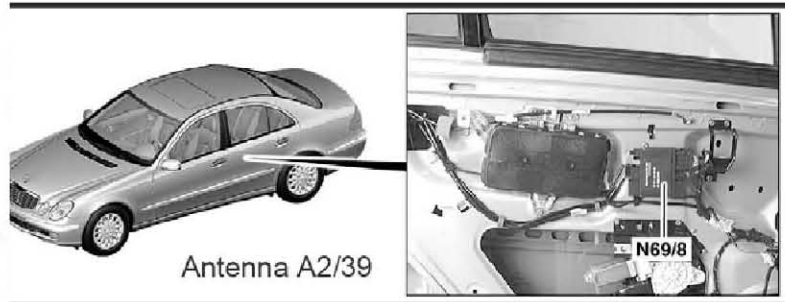

Rear Door KG Control Module Antennas

- Each rear door KG control module has an associated antenna
- Antenna output controlled by a CAN signal from EIS

LAUNCH
LAU