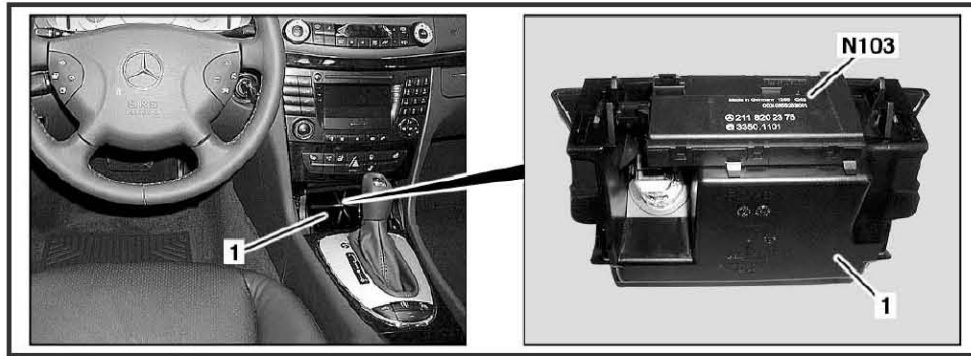

# Antennas Used to Wake-up Remote Control Key

Key in zones A, B or C will wake-up for external locking and unlocking

Key in zones D or E will wake-up for starting engine

LAUNCH  
LAUNCH

# Compartment Module with Antenn

- Integrated antenna confirms that key is inside vehicle while driving

LAUNCH  
LAU