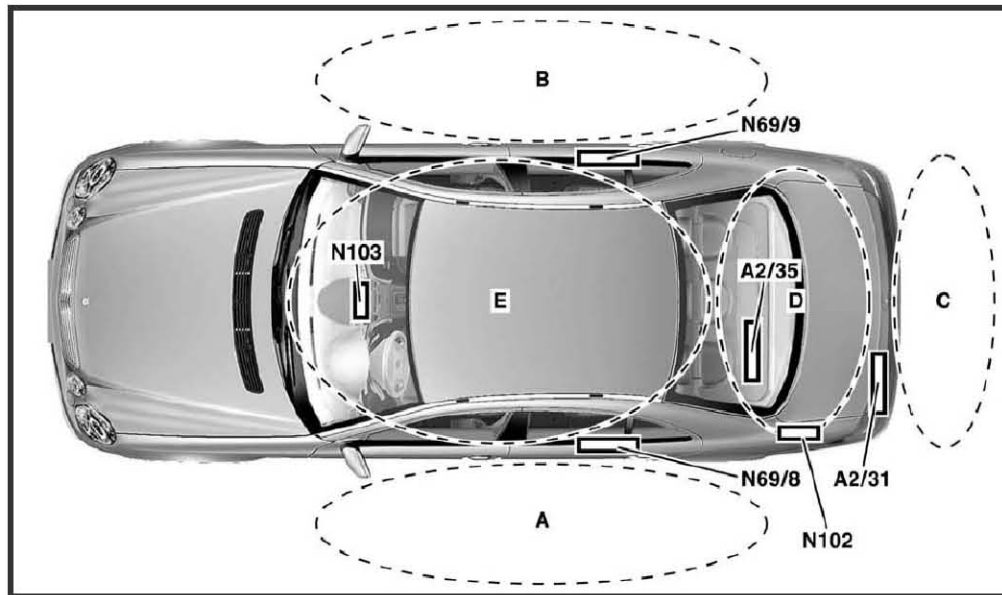

# Antennas Used to Wake-up Remote Control Key

Key in zones A, B or C will wake-up for external locking and unlocking

Key in zones D or E will wake-up for starting engine

LAUNCH  
LAUNCH

# Compartment Module with Antenn

- Integrated antenna confirms that key is inside vehicle while driving

LAUNCH  
LAU

## Rear Door KG Control Module Antennas

- Each rear door KG control module has an associated antenna
- Antenna output controlled by a CAN signal from EIS

LAUNCH  
LAU