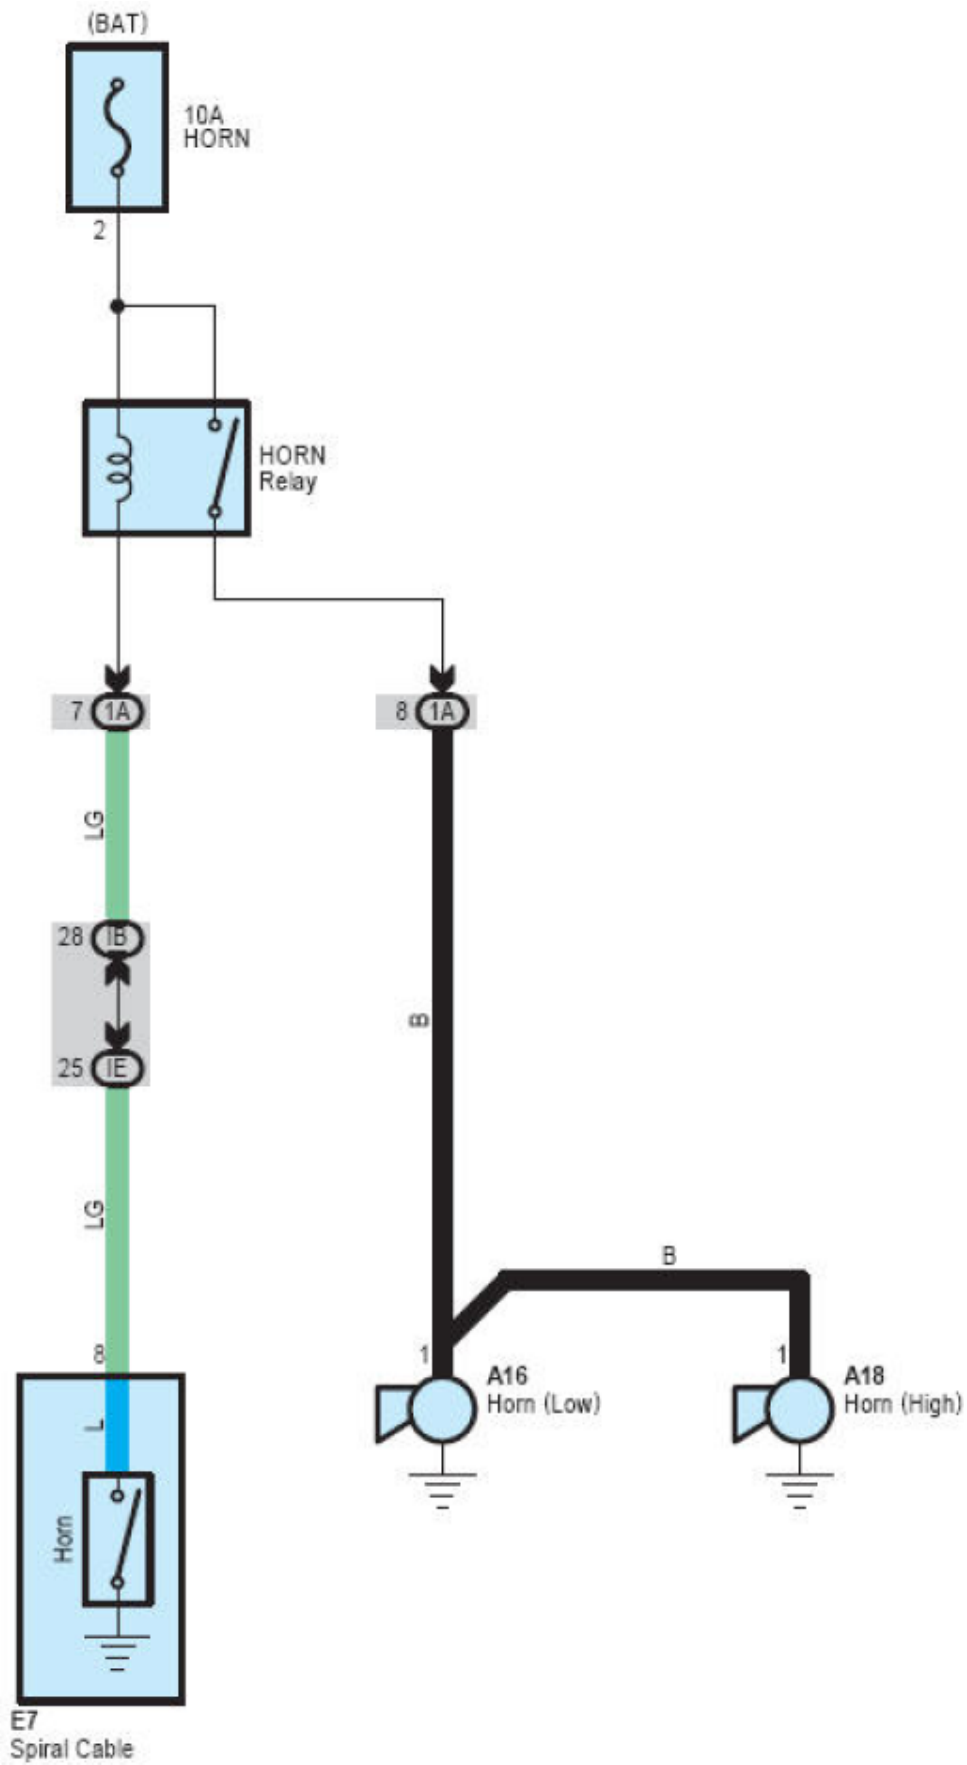

Horn

Junction Block and Wire Harness Connector

Code	Junction Block and Wire Harness (Connector Location)
1A	Engine Room Main Wire and Engine Room J/B (Engine Compartment Left)
IB	Engine Room Main Wire and Instrument Panel J/B (Cowl Side Left)
IE	Instrument Panel Wire and Instrument Panel J/B (Cowl Side Left)